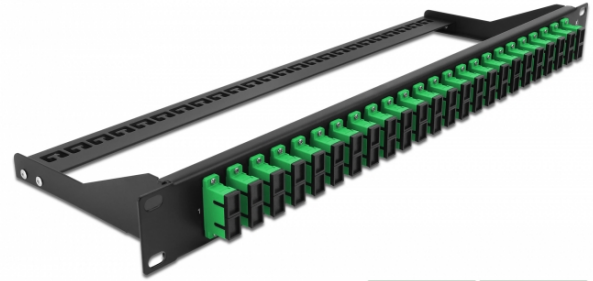

19" Fibre Patch Panel 24 port SC Duplex green

Description

This patch panel by Delock can be mounted in a 19" rack. The jacks on the front and rear of the panel provide convenient connections for fibre patch cable.

Specification

- Connectors:
 - 24 x SC Duplex female >
 - 24 x SC Duplex female
- Colour: green
- For 48 OS2 Single-mode fibers
- Zirconia ceramic ferrule with protection cap
- For mounting in 19" racks, 1U
- Removable strain relief
- Housing colour: black
- Dimensions (LxWxH): ca. 482.6 x 150.0 x 43.6 mm

Package content

- 19" patch panel

Item no. 43393

EAN: 4043619433933

Country of origin: China

Package: White Box

General	
Mounting type:	19 in
Physical characteristics	
Housing colour:	black
Depth:	150 mm
Width:	482.6 mm
Height:	43.6 mm