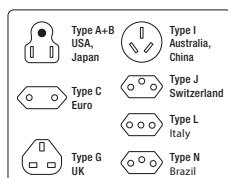

General Information

Input Plug	Euro, USA / Japan, Australia / China, Switzerland, Italy, Brazil		
Output Plug	Europe (3-pole / Schuko) - Type E and F		
Material	Fire-proof PC, Copper		
Product Dimensions LxWxH (mm)	58 x 50 x 51.8	Product Weight (grams) approx	53
Colour	White	Safety shutter	Yes

Pack Contents:

- Verbatim WTEU-02 World to Europe Travel Adapter Plug
- Quick Start Guide

Warranty

- 2 Year Limited Warranty

Warning

- DOES NOT CONVERT VOLTAGE
- INDOOR USE ONLY

Input Plug Formats

Output Plug Formats

WTEU-02

World to Europe Travel Adapter Plug

Image library

Download high-res images from the marketing directory:
www.verbatim-marcom.com

Front

Back

Left angled

Right angled