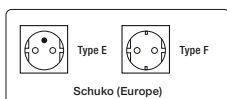

WTEU-02

World to Europe Travel Adapter Plug

PN	Description	Bar Code	EAN128 Code	EAN14 Code
49549	Verbatim WTEU-02 World to Europe Travel Adapter Plug	023942495499	(02)00023942495499(37)20(91)489	50023942495494

General Information

Input Plug	Euro, USA / Japan, Australia / China, Switzerland, Italy, Brazil		
Output Plug	Europe (3-pole / Schuko) - Type E and F		
Material	Fire-proof PC, Copper		
Product Dimensions LxWxH (mm)	58 x 50 x 51.8	Product Weight (grams) approx	53
Colour	White	Safety shutter	Yes

Power

Max Current	10A / 2500W	Voltage range	100-250 V
Working frequency	50-60 Hz	Earthed Plug	Yes

Other Features

Indoor / Outdoor use	Yes / No	LED Indicators	No
Protective Functions	Safety shutter for child protection; can only be opened with force of more than 75N (7.5Kg) per hole		
Compliance	IEC 60884-2-5:2017 IEC 60884-1:2002, AMD1:2006, AMD2:2013 BS8546:2016 (UK safety standard)		

Storage and Operating Conditions

Storage Temperature	-20°C to 85°C
Operating Temperature	0°C to 35°C
Operating Humidity	25% to 90% RH

Logistic Information

Pack Dimensions LxWxH	73 x 62 x 73 mm
Pack Weight	70 g
Pcs per Pack	1
Outer Cartons Dimensions	280 x 212 x 170 mm
Outer Cartons Weight	1 900 g
Pcs per Outer Carton	20
Outer Carton per Layer	16
Layers per Pallet	7
Pcs per Pallet	2 240

Pack Contents:

- Verbatim WTEU-02 World to Europe Travel Adapter Plug
- Quick Start Guide

Warranty

- 2 Year Limited Warranty

Warning

- DOES NOT CONVERT VOLTAGE
- INDOOR USE ONLY