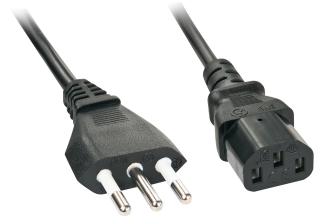

Lindy 30415 power cable Black 5 m CEI 23-16 C13 coupler

Brand : Lindy

Product code: 30415

Product name : 30415

- Connector A: Italian Mains Plug
 - Connector B: IEC C13
 - Cable type: H05-VVF 3G*1.00mm²
 - Colour: Black
- Italian IEC Mains Cable, 5m

[Lindy 30415 power cable Black 5 m CEI 23-16 C13 coupler:](#)

LINDY power cables are perfect for use in professional areas (recording studios, light systems and also for event locations of any kind, etc.) - but you can also use them in private sections.

Due to the high temperature resistance from -10 to 70°C during the operation these cables can also be used in non air-conditioned areas.

Lindy 30415. Cable length: 5 m, Connector 1: CEI 23-16, Connector 2: C13 coupler

Features

| | |
|----------------------|-------------|
| Product colour * | Black |
| Connector 1 gender * | Male |
| Connector 2 gender * | Female |
| Cable length * | 5 m |
| Connector 1 * | CEI 23-16 |
| Connector 2 * | C13 coupler |