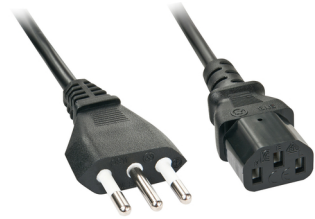

## Lindy 30415 power cable Black 5 m CEI 23-16 C13 coupler

**Brand :** Lindy

**Product code:** 30415

**Product name :** 30415

- Connector A: Italian Mains Plug
  - Connector B: IEC C13
  - Cable type: H05-VVF 3G\*1.00mm<sup>2</sup>
  - Colour: Black
- Italian IEC Mains Cable, 5m

[Lindy 30415 power cable Black 5 m CEI 23-16 C13 coupler:](#)

LINDY power cables are perfect for use in professional areas (recording studios, light systems and also for event locations of any kind, etc.) - but you can also use them in private sections.

Due to the high temperature resistance from -10 to 70°C during the operation these cables can also be used in non air-conditioned areas.

Lindy 30415. Cable length: 5 m, Connector 1: CEI 23-16, Connector 2: C13 coupler

### Features

Product colour *	Black
Connector 1 gender *	Male
Connector 2 gender *	Female
Cable length *	5 m
Connector 1 *	CEI 23-16
Connector 2 *	C13 coupler