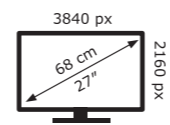

LG Electronics

27UQ850V

26 kWh/1000h

ABCDEF**G**

HDR

54 kWh/1000h

2019/2013