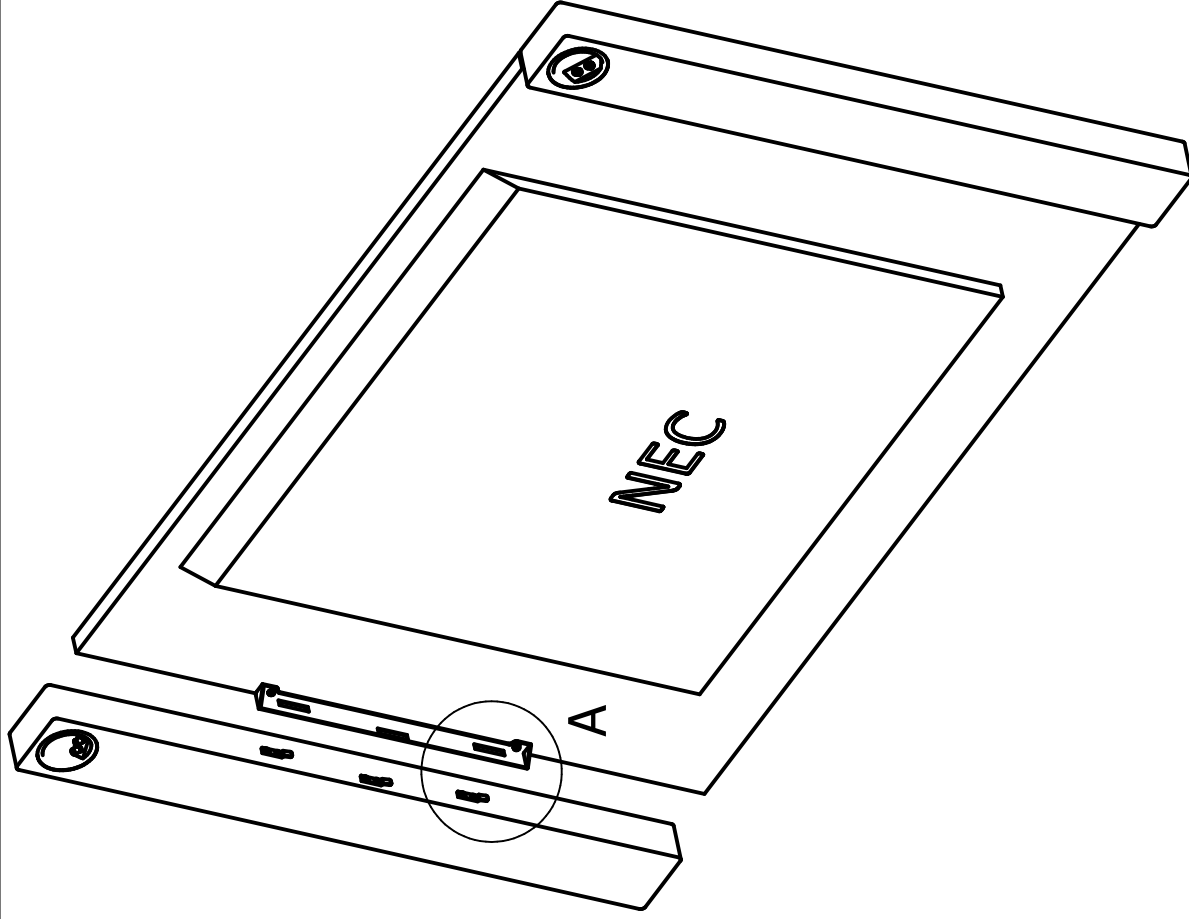

View: A

- B: Side-in bracketed cabinet, 6 pcs
- C: Side-in bracket screen, 2 pcs
- D: Screw M4x16, 12 pcs
- E: Screw M4x8, 4 pcs
- F: Washer M4x12, 4pcs

Designed by
terje

Checked by

Approved by

Date

Date

26.06.2018

NEC INSTALLATION GUIDE QSM

Edition

Scale