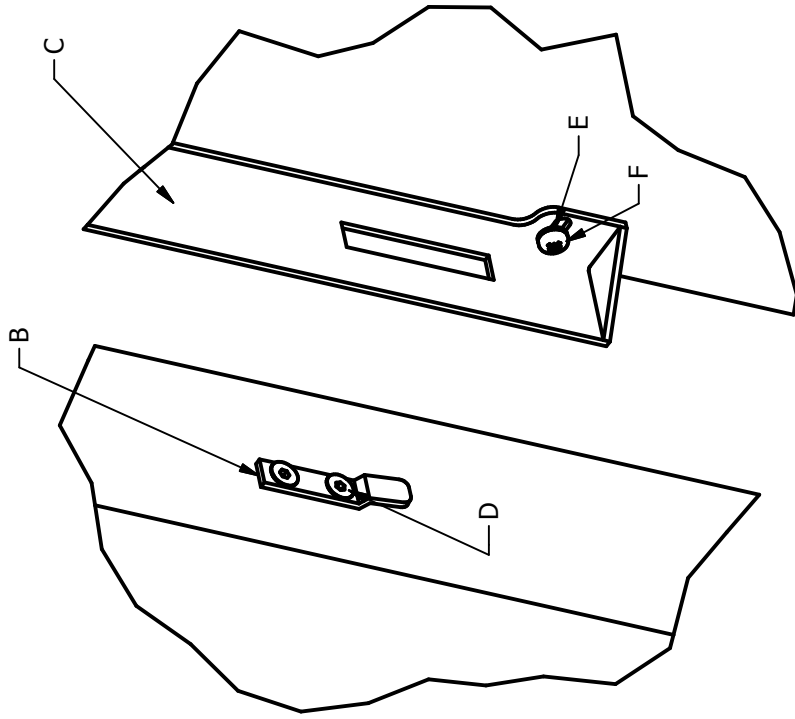

View: A

- B: Side-in bracketed cabinet, 6 pcs
- C: Side-in bracket screen, 2 pcs
- D: Screw M4x16, 12 pcs
- E: Screw M4x8, 4 pcs
- F: Washer M4x12, 4pcs

Designed by
terje

Checked by

Approved by

Date

Date

26.06.2018

NEC INSTALLATION GUIDE QSM

Edition

Scale