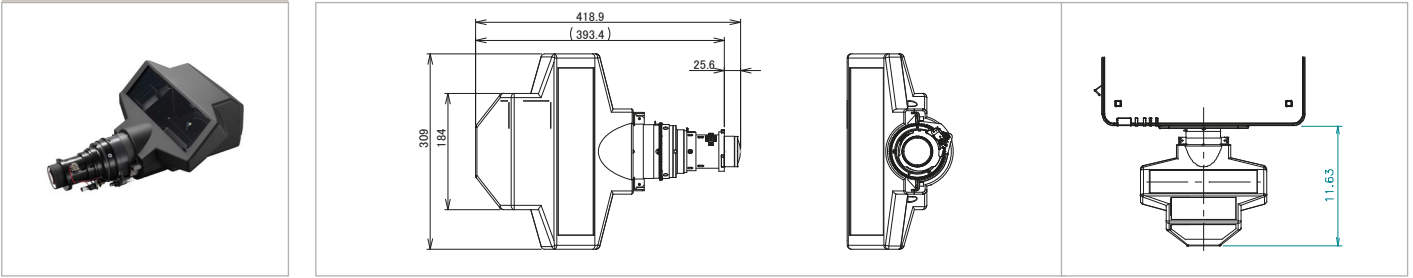

Technical Drawings

NP39ML-4K

Order Code: 100014969

NP16FL-4K