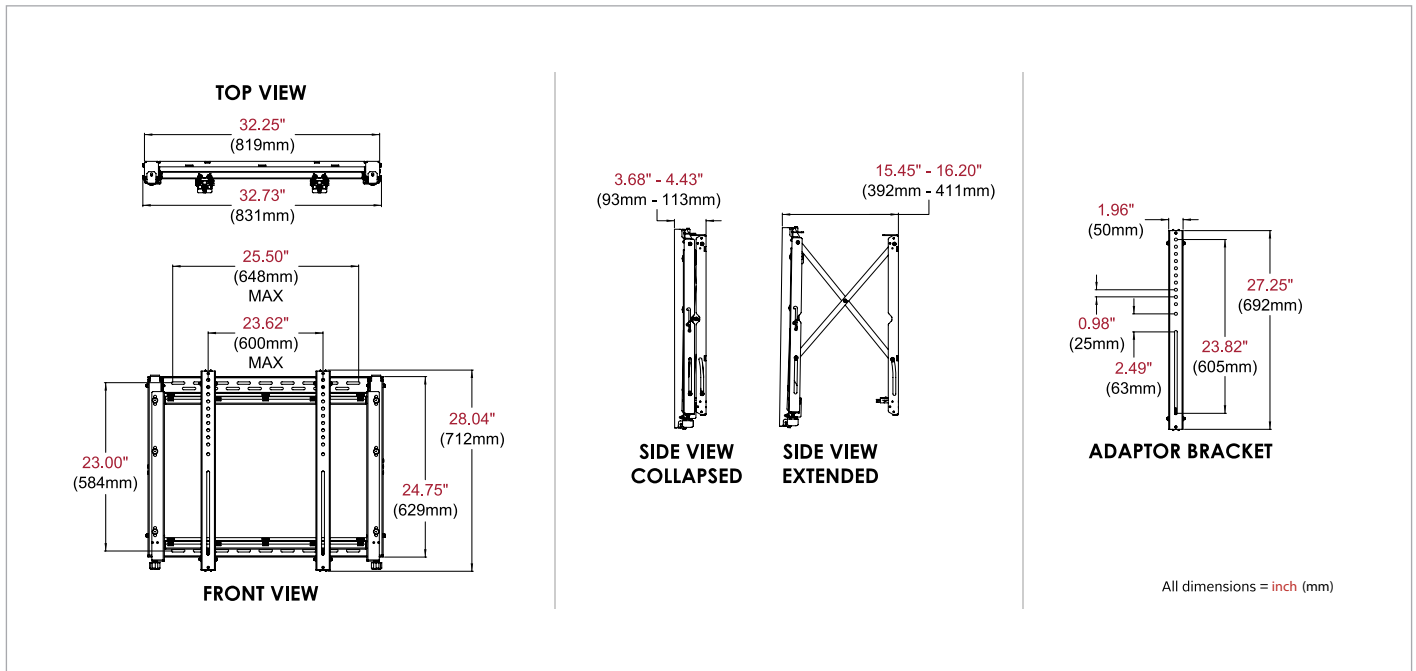

The PDVW QR XL full service videowall mount with quick release offers an easy to install and service solution for both landscape and portrait orientation. With the quick release functionality, users have the ability to articulate the display from the wall by gently pressing on the front of the display. Featuring tool-less micro-adjustment at eight points, the mount can overcome uneven walls to create a seamless videowall.

PDVW QR XL

Delivering Genuine Benefits

- Quick release pop out mechanism provides convenient display access in recessed applications
- Quick release can be disabled with a locking screw to prevent unintentional pop-outs
- Carriage extension force can be adjusted to accommodate the weight of the display allowing the quick release to activate with gentle force
- Tool-less micro adjustments at 8 point seamlessly align the displays
- Accommodates displays in landscape and portrait orientation
- Integrated cable management tie-backs make display-to-display cabling simple
- Ready-to-install right out of the box

Tool-less micro adjustment

Technical Drawings

Technical Specifications

Order Code	100014168
Min. Depth	93 – 113 mm
Max. Extension	392 – 411 mm
Mounting Pattern Compatibility	200x200 up to 600x600
Orientation	Landscape & Portrait
Max. Weight Capacity	102 kg
Weight of Mount	18.1 kg
Shipping Weight	19.5 kg
Shipping Dimensions (W x H x D)	719.2 x 92.1 x 876.3 mm
Certificates / Standards	UL listed, RoHS
Warranty	5 years
Supported NEC Large Format Displays	All NEC LFDs from 65" to 98" (up to 102 kg)