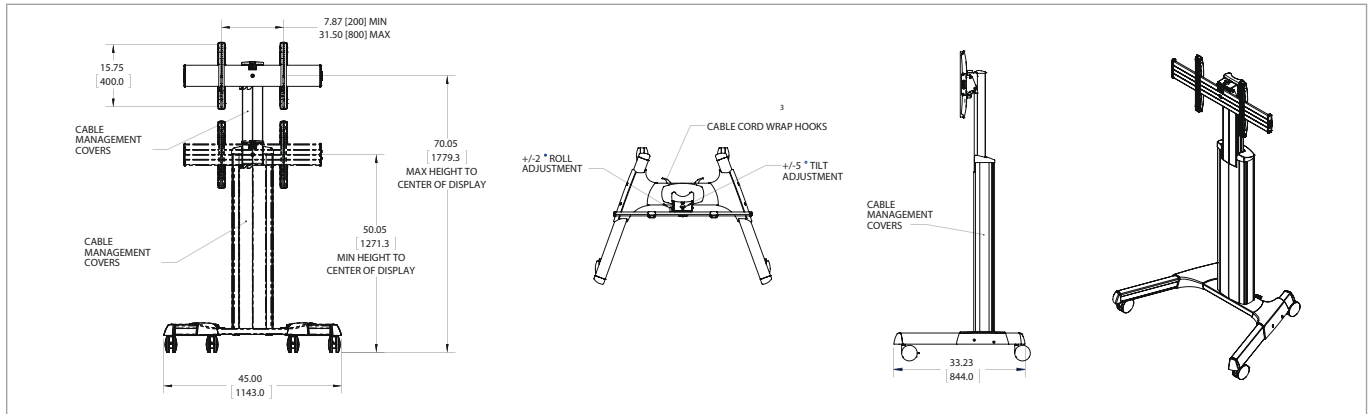

PDMHM-L WITH MULTISYNC V801 AND SPEAKER SYSTEM SP-80SM

HEIGHT-ADJUSTABLE ACCESSORY SHELF ACC01

UPPER CAMERA SHELF ACC02

Delivering Genuine Benefits

Single person height adjustment from 127 to 177 cm by hand or using a power drill

Designed to load displays up to 90,7 kg

Tool-less tilt adjustment with use of knobs ($\pm 5^\circ$)

Professional cable management along the trolley column

Optional equipment available (accessory and camera shelf)

Large rolling casters enable safe and easy maneuverability over various flooring surfaces

Quick and easy installation

MOBILE, HEIGHT-ADJUSTABLE, MANUAL MOUNT - PDMHM-L

ORDER CODE: 100013383

TECHNICAL DRAWINGS

TECHNICAL SPECIFICATIONS

ORDER CODES	
PDMHM-L	100013383
ACC01 (Accessory Shelf)	100013676
ACC02 (Camera Shelf)	100013677
MAX. LOAD CAPACITY (KG)	90,7
RECOMMENDED DISPLAY SIZE	40" to 80"
ORIENTATION	Landscape
HEIGHT ADJUSTMENT (MM)	
Minimum height	1270 (center of display to floor)
Maximum height	1770 (center of display to floor)
STROKE (MM)	500
TILT FUNCTION	± 5°
VESA PATTERN (MM)	200 – 800 x 400
PRODUCT WEIGHT (KG)	31,3
SHIPPING WEIGHT (KG)	36,7
PACKAGE DIMENSION (MM)	1270 x 810 x 200
SHIPPING CONTENT	Cart column incl. horizontal rail, VESA mounting rails, cart legs incl. casters
FINISH	Black
SUPPORTED NEC DISPLAYS	All Large Format Displays from 40" to 80"
WARRANTY	5 years
For additional pictures and Solutions overview, Visit www.nec-display-solutions.com for details.	