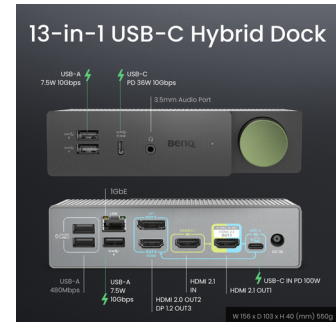

BenQ beCreatus DP1310 Docking station

Brand : BenQ

Product code: 9H.D0H01.G0E

Product name : beCreatus DP1310

BenQ beCreatus DP1310. Type: Docking station, Product colour: Black. Connectivity technology: Wired, Headphone connectivity: 3.5 mm. Width: 156 mm, Depth: 103 mm, Height: 40 mm. Cables included: HDMI, Power, USB

Features		Weight & dimensions	
Type *	Docking station	Weight	550 g
Product colour	Black	Packaging content	
Ports & interfaces		AC adapter included	✓
Connectivity technology	Wired	Cables included	HDMI, Power, USB
USB 2.0 ports quantity	5	Operational conditions	
Headphone connectivity	3.5 mm	Operating temperature (T-T)	0 - 40 °C
Weight & dimensions		Storage temperature (T-T)	-20 - 60 °C
Width	156 mm	Technical details	
Depth	103 mm	Minimum system requirements	Windows: 10+; macOS: 11.5+; Linux: Ubuntu 14.04+; Android: 5.0+; Chrome OS: R55 Build+
Height	40 mm		