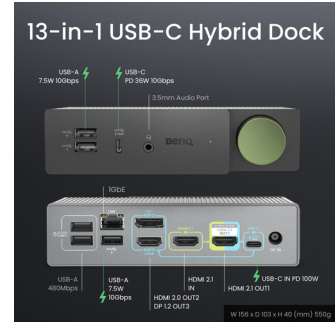

BenQ beCreatus DP1310 Docking station

Brand : BenQ

Product code: 9H.D0H01.G0E

Product name : beCreatus DP1310

BenQ beCreatus DP1310. Type: Docking station, Product colour: Black. Connectivity technology: Wired, Headphone connectivity: 3.5 mm. Width: 156 mm, Depth: 103 mm, Height: 40 mm. Cables included: HDMI, Power, USB

Features		Weight & dimensions	
Type *	Docking station	Weight	550 g
Product colour	Black	Packaging content	
Ports & interfaces		AC adapter included	✓
Connectivity technology	Wired	Cables included	HDMI, Power, USB
USB 2.0 ports quantity	5	Operational conditions	
Headphone connectivity	3.5 mm	Operating temperature (T-T)	0 - 40 °C
Weight & dimensions		Storage temperature (T-T)	-20 - 60 °C
Width	156 mm	Technical details	
Depth	103 mm	Minimum system requirements	Windows: 10+; macOS: 11.5+; Linux: Ubuntu 14.04+; Android: 5.0+; Chrome OS: R55 Build+
Height	40 mm		