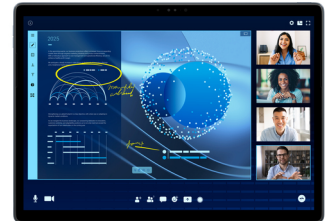

Display		Ports & interfaces	
Display diagonal *	33 cm (13")	Thunderbolt 4 ports quantity	2
Display resolution *	2880 x 1920 pixels	USB Type-C DisplayPort Alternate Mode	✓
Panel type	IPS	Combo headphone/mic port	✓
Display brightness	500 cd/m <sup>2</sup>	Design	
Display glass type	Gorilla Glass	Device type *	Tablet PC
Pixel density	267 ppi	Form factor *	Convertible (Detachable)
HD type	3K	Product colour *	Black
Processor		Security	
Processor manufacturer *	Intel	Fingerprint reader	✓
Processor family *	Intel Core Ultra 7	Cable lock slot	✓
Processor generation	Intel® Core™ Ultra (Series 1)	Cable lock slot type	Wedge
Processor model *	164U	Software	
Processor cores	12	Platform *	Windows
Processor threads	14	Operating system architecture	64-bit
Processor boost frequency	4.8 GHz	Operating system installed *	Windows 11 Pro
Performance cores	2	Trial software	No Microsoft Office License Included 30 day Trial Offer Only
Efficient cores	8	Operating system language	Danish, English, Finnish, Norwegian, Swedish
Performance-core Max Turbo Frequency	4.8 GHz	Processor special features	
Efficient-core Max Turbo Frequency	3.8 GHz	Intel® vPro™ Platform Eligibility	✓
Processor cache	12 MB	Battery	
Processor cache type	Smart Cache	Battery included	✓
Neural processor unit (NPU)		Battery technology *	Lithium Polymer (LiPo)
Neural processor unit (NPU)	Intel AI Boost	Battery capacity	46.5 Wh
Maximum frequency NPU	1.4 GHz	Number of battery cells	3
Sparsity support	✓	Fast charging	✓
Windows Studio effects support	✓		
AI datatype support on NPU	FP16, FP32, Int8		
AI software frameworks supported by NPU	DirectML, ONNX RT, OpenVINO, Windows ML		