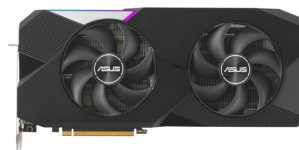

ASUS Dual -RX7900XT-O20G AMD Radeon RX 7900 XT 20 GB GDDR6

Brand : ASUS

Product family: Dual

Product code: 90YV0IV2-M0NA00

Product name : DUAL-RX7900XT-O20G

- OC Mode: up to 2535 MHz (Boost Clock)/ up to 2175 MHz (Game Clock)
 - Axial-tech fan design features a smaller fan hub that facilitates longer blades and a barrier ring that increases downward air pressure
 - 0dB technology lets you enjoy light gaming in relative silence
 - Dual ball fan bearings can last up to twice as long as sleeve bearing designs
 - Dual BIOS switch lets you toggle between Quiet and Performance BIOS profiles sans software
 - A protective backplate prevents PCB flex and trace damage
 - Auto-extreme uses automation to enhance reliability
 - GPU Tweak III software provides intuitive performance tweaking, thermal controls, and system monitoring
- Dual Radeon RX 7900 XT OC Edition 20GB GDDR6 is armed to dish out frames and keep vitals in check