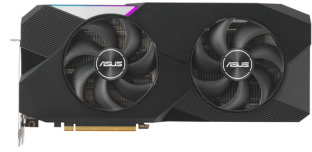

ASUS Dual -RX7900XTX-O24G AMD Radeon RX 7900 XTX 24 GB GDDR6

Brand : ASUS

Product family: Dual

Product code: 90YV0IG2-M0NA00

Product name : DUAL-RX7900XTX-O24G

- OC Mode: up to 2615 MHz (Boost Clock)/ up to 2455 MHz (Game Clock)
 - Axial-tech fan design features a smaller fan hub that facilitates longer blades and a barrier ring that increases downward air pressure
 - 0dB technology lets you enjoy light gaming in relative silence
 - Dual ball fan bearings can last up to twice as long as sleeve bearing designs
 - Dual BIOS switch lets you toggle between Quiet and Performance BIOS profiles sans software
 - A protective backplate prevents PCB flex and trace damage
 - Auto-extreme uses automation to enhance reliability
 - GPU Tweak III software provides intuitive performance tweaking, thermal controls, and system monitoring
- Dual Radeon RX 7900 XTX OC Edition 24GB GDDR6 is armed to dish out frames and keep vitals in check