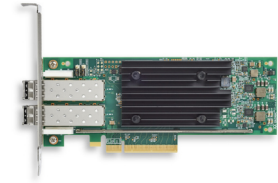

## DELL 540-BDHO verkkokortti Sisäinen Kuitu 32000 Mbit/s

**Tuotemerkki :** DELL

**Tuotekoodi:** 540-BDHO

**Tuotteen nimi :** 540-BDHO

DELL 540-BDHO. Sisäinen. Yhteysteknologia: Langallinen, Isäntäkoneen käyttöliittymä: PCI Express, Käyttöliittymä: Kuitu. Tiedonsiirron enimmäisnopeus: 32000 Mbit/s. Tuotteen väri: musta, Vihreä, Hopea

Ports & interfaces		Design	
Connectivity technology *	Wired	Compatible products	PowerEdge R640 PowerEdge R640
Host interface *	PCI Express		PowerEdge R6515 PowerEdge
Interface *	Fiber		R6525 PowerEdge R660 PowerEdge
Fiber ports quantity	2		R6615 PowerEdge R6625
PCI version	4.0		PowerEdge R740 PowerEdge
PCI Card form factor	Full-height		R740xd PowerEdge R740XD
Network		Operational conditions	PowerEdge R760 PowerEdge
Maximum data transfer rate *	32000 Mbit/s		R760XA PowerEdge R760XD2
Design			PowerEdge R7615 PowerEdge
Component for *	Server		R7625 PowerEdge R840 PowerEdge
Product colour	Black, Green, Silver		R860 PowerEdge R940 PowerEdge
Internal *	✓		R940 PowerEdge R940xa
		PowerEdge R940xa PowerEdge	
		R960 PowerEdge T640	
		Operating temperature (T-T)	0 - 55 °C
		Storage temperature (T-T)	-20 - 70 °C
		Operating relative humidity (H-H)	10 - 90%
		Storage relative humidity (H-H)	5 - 95%