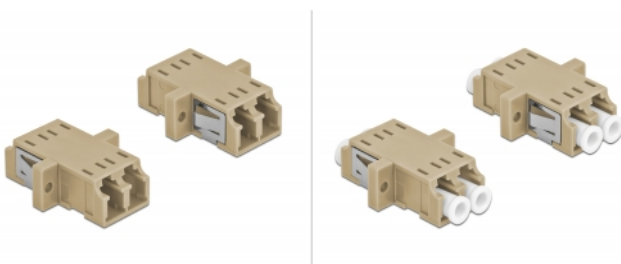

Delock Optical Fiber Coupler LC Duplex female to LC Duplex female Multi-mode 2 pieces beige

Description

With this LC Duplex coupling by Delock, optical fiber male connectors can be easily connected to each other. The coupling enables a direct connection to the optical fiber cable and is suitable for simple mounting in optical fiber connection boxes, cabinets and patch panels.

Protection by dust cover

The coupling is equipped with an appropriate cap to protect the sleeve from dust and to keep it clean.

2 x

Specification

- Connectors:
 - 1 x LC Duplex female >
 - 1 x LC Duplex female
- For multi-mode fiber OM1 / OM2
- Ceramic sleeve
- With dust cover
- Mounting via metal holder or screws
- 2 x mounting holes
- Mounting hole diameter: 2.3 mm
- Pitch of screw hole: ca. 18 mm
- Panel cut-out (WxH): ca. 13.4 x 9.5 mm
- Operating temperature: -20 °C ~ 70 °C
- Material: plastic
- Colour: beige
- Dimensions (LxWxH): ca. 29.2 x 12.7 x 9.3 mm

System requirements

- A free LC Duplex plug

Package content

- 2 x LC Duplex coupler

Item no. 86535

EAN: 4043619865352

Country of origin: China

Package: • Poly bag

Images

Interface	
Connector 1:	1 x LC Duplex female
Connector 2:	1 x LC Duplex female
Technical characteristics	
Operating temperature:	-20 °C ~ 70 °C
Physical characteristics	
Material:	plastic
Length:	29.2 mm
Width:	12.7 mm
Height:	9.3 mm
Colour:	beige