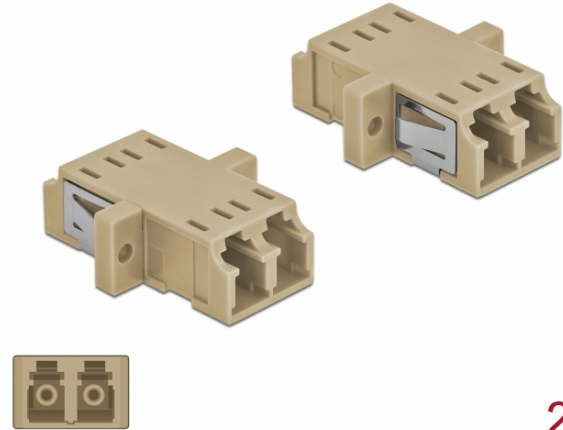

Delock Optical Fiber Coupler LC Duplex female to LC Duplex female Multi-mode 2 pieces beige

Description

With this LC Duplex coupling by Delock, optical fiber male connectors can be easily connected to each other. The coupling enables a direct connection to the optical fiber cable and is suitable for simple mounting in optical fiber connection boxes, cabinets and patch panels.

Protection by dust cover

The coupling is equipped with an appropriate cap to protect the sleeve from dust and to keep it clean.

2 x

Specification

- Connectors:
 - 1 x LC Duplex female >
 - 1 x LC Duplex female
- For multi-mode fiber OM1 / OM2
- Ceramic sleeve
- With dust cover
- Mounting via metal holder or screws
- 2 x mounting holes
- Mounting hole diameter: 2.3 mm
- Pitch of screw hole: ca. 18 mm
- Panel cut-out (WxH): ca. 13.4 x 9.5 mm
- Operating temperature: -20 °C ~ 70 °C
- Material: plastic
- Colour: beige
- Dimensions (LxWxH): ca. 29.2 x 12.7 x 9.3 mm

System requirements

- A free LC Duplex plug

Package content

- 2 x LC Duplex coupler

Item no. 86535

EAN: 4043619865352

Country of origin: China

Package: • Poly bag

Images

Interface	
Connector 1:	1 x LC Duplex female
Connector 2:	1 x LC Duplex female
Technical characteristics	
Operating temperature:	-20 °C ~ 70 °C
Physical characteristics	
Material:	plastic
Length:	29.2 mm
Width:	12.7 mm
Height:	9.3 mm
Colour:	beige