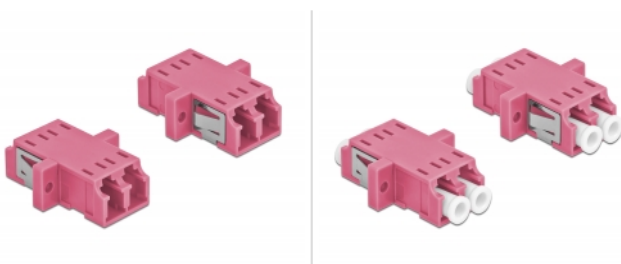

## Description

With this LC Duplex coupling by Delock, optical fiber male connectors can be easily connected to each other. The coupling enables a direct connection to the optical fiber cable and is suitable for simple mounting in optical fiber connection boxes, cabinets and patch panels.

## Specification

- Connectors:
  - 1 x LC Duplex female >
  - 1 x LC Duplex female
- For multi-mode fiber OM4
- Ceramic sleeve
- With dust cover
- Mounting via metal holder or screws
- 2 x mounting holes
- Mounting hole diameter: 2.3 mm
- Pitch of screw hole: ca. 18 mm
- Panel cut-out (WxH): ca. 13.4 x 9.5 mm
- Operating temperature: -20 °C ~ 70 °C
- Material: plastic
- Colour: violet
- Dimensions (LxWxH): ca. 29.2 x 12.7 x 9.3 mm

## Package content

- 2 x LC Duplex coupler

## Images

**Interface**

Connector 1: 1 x LC Duplex female

Connector 2: 1 x LC Duplex female

**Technical characteristics**

Operating temperature: -20 °C ~ 70 °C

**Physical characteristics**

Material: plastic