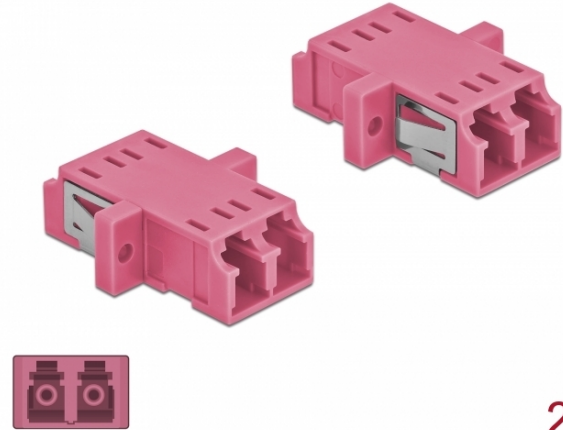

# Delock Optical Fiber Coupler LC Duplex female to LC Duplex female Multi-mode 2 pieces violet

## Description

With this LC Duplex coupling by Delock, optical fiber male connectors can be easily connected to each other. The coupling enables a direct connection to the optical fiber cable and is suitable for simple mounting in optical fiber connection boxes, cabinets and patch panels.

### Protection by dust cover

The coupling is equipped with an appropriate cap to protect the sleeve from dust and to keep it clean.

2 x

## Specification

- Connectors:
  - 1 x LC Duplex female >
  - 1 x LC Duplex female
- For multi-mode fiber OM4
- Ceramic sleeve
- With dust cover
- Mounting via metal holder or screws
- 2 x mounting holes
- Mounting hole diameter: 2.3 mm
- Pitch of screw hole: ca. 18 mm
- Panel cut-out (WxH): ca. 13.4 x 9.5 mm
- Operating temperature: -20 °C ~ 70 °C
- Material: plastic
- Colour: violet
- Dimensions (LxWxH): ca. 29.2 x 12.7 x 9.3 mm