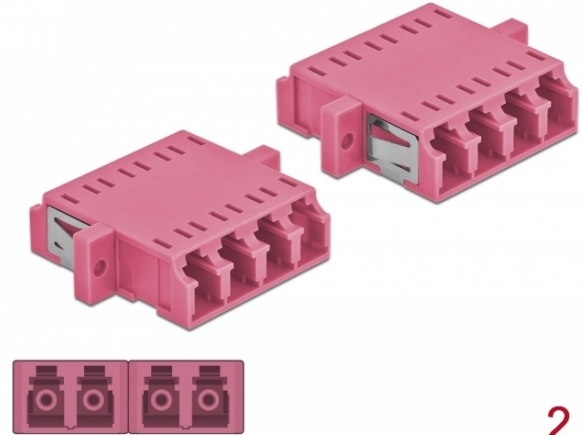

Delock Optical Fiber Coupler LC Quad female to LC Quad female Multi-mode 2 pieces purple

Description

With this LC Quad coupling by Delock, optical fiber male connectors can be easily connected to each other. The coupling enables a direct connection to the optical fiber cable and is suitable for simple mounting in optical fiber connection boxes, cabinets and patch panels.

Protection by dust cover

The coupling is equipped with an appropriate cap to protect the sleeve from dust and to keep it clean.

2 x

Specification

- Connectors:
1 x LC Quad female >
1 x LC Quad female
- For multi-mode fiber OM4
- Ceramic sleeve
- With dust cover
- Mounting via metal holder or screws
- 2 x mounting holes
- Mounting hole diameter: 2.3 mm
- Pitch of screw hole: ca. 30.7 mm
- Panel cut-out (WxH): ca. 26.6 x 9.5 mm
- Operating temperature: -20 °C ~ 70 °C
- Material: plastic
- Colour: violet
- Dimensions (LxWxH): ca. 29.2 x 25.6 x 9.3 mm

System requirements

- A free LC Quad plug

Package content

- 2 x LC Quad coupler

Item no. 86542

EAN: 4043619865420

Country of origin: China

Package: • Poly bag

Images

Interface	
Connector 1:	1 x LC Quad female
Connector 2:	1 x LC Quad female
Technical characteristics	
Operating temperature:	-20 °C ~ 70 °C
Physical characteristics	
Material:	plastic
Length:	29.2 mm
Width:	25.6 mm
Height:	9.3 mm
Colour:	violet