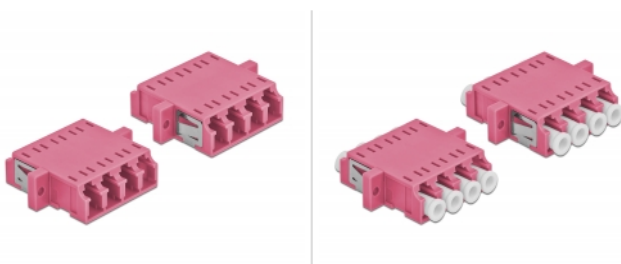

Delock Optical Fiber Coupler LC Quad female to LC Quad female Multi-mode 2 pieces purple

Description

With this LC Quad coupling by Delock, optical fiber male connectors can be easily connected to each other. The coupling enables a direct connection to the optical fiber cable and is suitable for simple mounting in optical fiber connection boxes, cabinets and patch panels.

Protection by dust cover

The coupling is equipped with an appropriate cap to protect the sleeve from dust and to keep it clean.

2 x

Specification

- Connectors:
1 x LC Quad female >
1 x LC Quad female
- For multi-mode fiber OM4
- Ceramic sleeve
- With dust cover
- Mounting via metal holder or screws
- 2 x mounting holes
- Mounting hole diameter: 2.3 mm
- Pitch of screw hole: ca. 30.7 mm
- Panel cut-out (WxH): ca. 26.6 x 9.5 mm
- Operating temperature: -20 °C ~ 70 °C
- Material: plastic
- Colour: violet
- Dimensions (LxWxH): ca. 29.2 x 25.6 x 9.3 mm

System requirements

- A free LC Quad plug

Package content

- 2 x LC Quad coupler

Item no. 86542

EAN: 4043619865420

Country of origin: China

Package: • Poly bag

Images

Interface	
Connector 1:	1 x LC Quad female
Connector 2:	1 x LC Quad female
Technical characteristics	
Operating temperature:	-20 °C ~ 70 °C
Physical characteristics	
Material:	plastic
Length:	29.2 mm
Width:	25.6 mm
Height:	9.3 mm
Colour:	violet