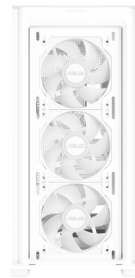

ASUS A21 PLUS White

Brand : ASUS

Product code: 90DC00H3-B19000

Product name : A21 PLUS

A21 PLUS microATX case offers support for hidden-connector motherboards, 360 mm radiators and 380 mm graphics cards, with two color options, four pre-installed ARGB fans and clean cable management

[ASUS A21 PLUS White:](#)

DISCOVER HIDDEN POTENTIAL

The ASUS A21 PLUS is a PC case crafted for minimalist mainstream DIY PC builders, with support for a variety of AIO coolers and graphics cards, and the four pre-installed ARGB fans provide plenty of airflow potential to keep things running smoothly.

| Design | | Cooling | |
|---|---------------------|--------------------------------------|------------------------|
| Type * | PC | Number of front fans supported (max) | 3 |
| Product colour * | White | Front fans diameters supported | 120,140 mm |
| Supported motherboard form factors * | micro ATX, Mini-ITX | Rear fans installed | 1x 120 mm |
| Number of 3.5" bays * | 2 | Number of rear fans supported (max) | 1 |
| Number of 2.5" bays | 1 | Rear fans diameters supported | 120 mm |
| Number of expansion slots | 5 | Number of top fans supported (max) | 3 |
| Illumination | ✓ | Top fans diameters supported | 120,140 mm |
| Illumination colour | Multi | Front radiator sizes supported | 120,140,240,280,360 mm |
| Cable management | ✓ | Rear radiator sizes supported | 120 mm |
| On/off button | ✓ | Top radiator sizes supported | 120,140,240,280,360 mm |
| Maximum CPU cooler height | 16.5 cm | | |
| Maximum graphics card length | 38 cm | | |
| Maximum PSU length | 21 cm | | |
| Ports & interfaces | | Storage | |
| Audio input | ✓ | Supported HDD sizes * | 2.5,3.5" |
| Audio output | ✓ | | |
| USB 3.2 Gen 1 (3.1 Gen 1) Type-A ports quantity * | 2 | Weight & dimensions | |
| Cooling | | Width | 220 mm |
| Front fans installed | 3x 120 mm | Depth | 465 mm |
| | | Height | 430 mm |
| | | Weight | 8.1 kg |