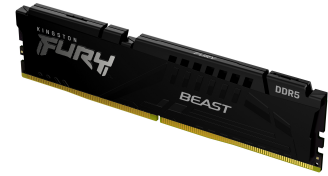

Kingston Technology FURY Beast 16GB 6400MT/s DDR5 CL32 DIMM Black EXPO

Brand : Kingston Technology

Product family: FURY

Product code:
KF564C32BBE-16

Product name : 16GB
6400MT/s DDR5 CL32 DIMM
FURY Beast Black EXPO

- Greater performance starting at 4800MT/s
- Improved stability for overclocking
- Increased efficiency
- Intel® XMP 3.0 Certified
- AMD EXPO™ Certified
- Qualified by the world's leading motherboard manufacturers**
- Plug N Play at 4800MT/s***
- Low-profile heat spreader design in black or white

16GB 6400MT/s DDR5 CL32 DIMM FURY Beast Black EXPO

Kingston Technology FURY Beast 16GB 6400MT/s DDR5 CL32 DIMM Black EXPO. Component for: PC/Server, Internal memory: 16 GB, Memory layout (modules x size): 1 x 16 GB, Internal memory type: DDR5, Memory form factor: 288-pin DIMM, CAS latency: 32, Product colour: Black