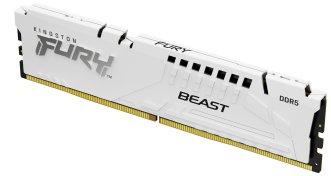

Kingston Technology FURY Beast 32GB 6000MT/s DDR5 CL30 DIMM White EXPO

Brand : Kingston Technology

Product family: FURY

Product code:
KF560C30BWE-32

Product name : 32GB
6000MT/s DDR5 CL30 DIMM
FURY Beast White EXPO

- Greater performance starting at 4800MT/s
- Improved stability for overclocking
- Increased efficiency
- Intel® XMP 3.0 Certified
- AMD EXPO™ Certified
- Qualified by the world's leading motherboard manufacturers**
- Plug N Play at 4800MT/s***
- Low-profile heat spreader design in black or white

32GB 6000MT/s DDR5 CL30 DIMM FURY Beast White EXPO

Kingston Technology FURY Beast 32GB 6000MT/s DDR5 CL30 DIMM White EXPO. Component for: PC/Server, Internal memory: 32 GB, Memory layout (modules x size): 1 x 32 GB, Internal memory type: DDR5, Memory form factor: 288-pin DIMM, CAS latency: 30, Product colour: White