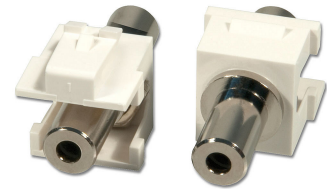

Lindy 2x Stereo Keystone 3.5mm F/F

Brand : Lindy

Product code: 60528

Product name : 2x Stereo Keystone 3.5mm F/F

- 3.5mm Stereo keystone female to female connector
 - Supplied in a pack of 2
 - Suitable for use with our range of snap in bezels and wall plates
 - Dimensions: 15mm x 20mm
- Stereo Keystone, 3.5mm, 2 pack

[Lindy 2x Stereo Keystone 3.5mm F/F:](#)

3.5mm Stereo keystone female to female connector
Supplied in a pack of 2
Suitable for use with our range of snap in bezels and wall plates
Dimensions: 15mm x 20mm
2 year warranty

Please scroll down for more information about installation
Lindy 2x Stereo Keystone 3.5mm F/F. Product colour: Silver, White

Features

Product colour * Silver, White

Logistics data

Harmonized System (HS) code 85369010