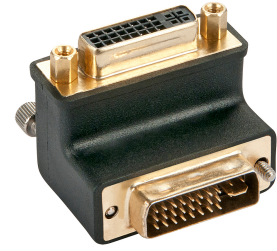

Lindy DVI-I Male to DVI-I Female 90° Adapter Down

Brand : Lindy

Product code: 41252

Product name : DVI-I Male to DVI-I Female 90° Adapter Down

- Easily adapt DVI ports or join DVI cables
 - Suitable for use with flat screen TVs and monitors to allow easier cable access
 - Tough, moulded plastic design
 - High quality gold plated connectors for excellent signal transfer and corrosion resistance
 - All pins wired for maximum compatibility with a range of cables
 - Ideal for use in trunking to achieve right angled bends by joining two cables together
 - Connectors: 1 x DVI-I Female with hex nuts to 1 x DVI-I Male with thumbscrews
- DVI Adapter 90 degrees downwards

[Lindy DVI-I Male to DVI-I Female 90° Adapter Down:](#)

Ideal for all devices where the DVI connection socket does not offer enough space for a normal DVI cable connection.

Bent downwards (see image)

Premium angled adapter in cast casing

Supports both DVI-I analogue signals DVI-D digital Dual Link connections

Connections:

Connector: DVI-I (24+5), analogue and digital Dual Link, with screws

Coupling: DVI-I (24+5), analogue and digital Dual Link, with nuts

Ports & interfaces		Ports & interfaces	
Connector 1 *	DVI-I	Connector contacts plating	Gold
Connector 2 *	DVI-I	Performance	
Connector 1 gender	Male	Product colour *	Black
Connector 2 gender	Female	Packaging content	
		Quantity per pack	1 pc(s)