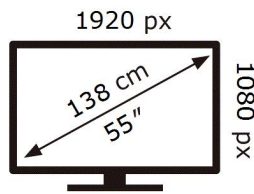

ENERG ⚡

SAMSUNG

VM55T-U

152 kWh/1000h

2019/2013