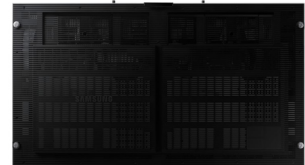

Samsung LH012IWJMWS LED Indoor

Brand : Samsung

Product code: LH012IWJMWS/XU

Product name : LH012IWJMWS

- See the Greatness
 - Ultra Chroma Technology
 - Quantum HDR Technology
 IP20, 1.26 mm, 640x360, Flip-chip RGB LED (225*125), 800 nit, 10000:1, 160/140°, 6500K+-500K (floating Bin), 50/60Hz, 100~240VAC, 410.1 W/□, 3840Hz
 Samsung LH012IWJMWS. Display resolution: 640 x 360 pixels, Display technology: LED, Display brightness: 800 cd/m². Product colour: Black

Display		Power	
Display technology *	LED	Power consumption (typical) *	120 W
Display resolution	640 x 360 pixels	Power consumption (standby)	150 W
LED backlighting type	Direct-LED	AC input voltage	100-240 V
Pixel pitch *	640 x 360 mm	AC input frequency	50 - 60 Hz
Display brightness *	800 cd/m ²	Heat dissipation	410 BTU/h
Contrast ratio (typical)	10000:1	Operational conditions	
Native refresh rate	3840 Hz	Operating temperature (T-T)	0 - 40 °C
High Dynamic Range (HDR) supported	✓	Storage temperature (T-T)	-20 - 45 °C
High Dynamic Range (HDR) technology	High Dynamic Range 10+ (HDR10 Plus), Quantum HDR	Operating relative humidity (H-H)	10 - 80%
Viewing angle, horizontal	160°	Storage relative humidity (H-H)	5 - 95%
Viewing angle, vertical	140°	Technical details	
Design		Package volume	0.11 cm ³
Placement supported *	Indoor	Logistics data	
Orientation *	Horizontal	Harmonized System (HS) code	85285210
Wall mountable	✓	Sustainability	
VESA mounting	✗	Certification	EMC Class B, Safety 60950-1
International Protection (IP) code	IP20	Weight & dimensions	
Product colour	Black	Width	806.4 mm
Purpose	Universal	Depth	72.2 mm
Ports & interfaces		Height	453.6 mm
HDMI ports quantity	2	Weight	12.2 kg
DVI port	✗	Packaging data	
Wi-Fi	✗	Mounting kit	✓
Ethernet LAN	✓	Package width	940 mm
USB port	✗	Package depth	587 mm
		Package height	199 mm
		Package weight	16.6 kg