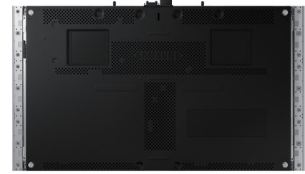

Samsung LH021IFABVS/EN video wall display Transparent (mesh) LED Indoor

Brand : Samsung

Product code: LH021IFABVS/EN

Product name : LH021IFABVS/EN

Samsung LH021IFABVS/EN. Display resolution: 384 x 216 pixels, Display technology: Transparent (mesh) LED, Display brightness: 1000 cd/m²

Display		Display	
Display technology *	Transparent (mesh) LED	Viewing angle, vertical	160°
Display resolution	384 x 216 pixels	Design	
Pixel pitch *	2.1 x 2.1 mm	Placement supported *	Indoor
Display brightness *	1000 cd/m ²	Orientation *	Landscape
Colour temperature (max)	6500 K	International Protection (IP) code	IP20
Contrast ratio (typical)	4700:1	Power	
Native refresh rate	3840 Hz	Power consumption (max)	630 W
High Dynamic Range (HDR) supported	✓	AC input voltage	100 - 240 V
High Dynamic Range (HDR) technology	High Dynamic Range 10+ (HDR10 Plus)	AC input frequency	50 - 60 Hz
Viewing angle, horizontal	160°	Operational conditions	
		Operating temperature (T-T)	0 - 40 °C
		Storage temperature (T-T)	10 - 80 °C