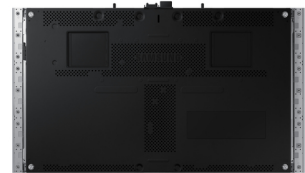

## Samsung LH025IFATVS/EN video wall display Transparent (mesh) LED Indoor

**Brand :** Samsung

**Product code:** LH025IFATVS/EN

**Product name :** LH025IFATVS/EN

Samsung LH025IFATVS/EN. Display resolution: 192 x 108 pixels, Display technology: Transparent (mesh) LED, Display brightness: 1200 cd/m<sup>2</sup>