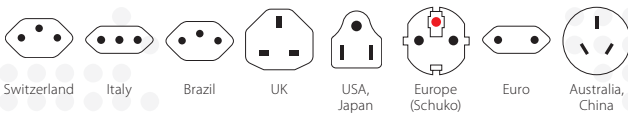

Combo World to Australia/China

2in1 solution: Australia and Europe – combined in a single adapter

This travel adapter ensures getting connected is easier than ever, not just in Australia and China but also in all other countries with Schuko standard sockets (as predominantly found in Europe). Our SKROSS® Combo World to Australia/China adapter provides global travellers with a safe, reliable and easy connection in all countries with the Australian, Chinese and Schuko standard, making it an ideal solution for business and leisure travellers.

Suitable for

Compatibility (Input)

Compatibility (Output)

Packaging (Retail)

Product Category

- Country Travel Adapter: Combo

Technical Specifications

- Designed in Switzerland
- Suitable for equipment with earthed & unearthed plugs (2- & 3-pole)
- Input plugs: Switzerland, Italy, Brazil, UK, USA/Japan, Europe (Schuko & 2-pole Euro), Australia/China
- Output plugs: Australia/China, Europe (Schuko)
- Input voltage: 100 V – 250 V
- Max. load: 10 A
- Power rating: e.g. 100 V – 1000 W / 250 V – 2500 W
- Does not convert voltage

Weight

- Adapter: 90 g
- Adapter + packaging: 105 g

Dimensions

- Adapter: W 58 mm H 60 mm D 70 mm
- Adapter + packaging: W 65 mm H 81 mm D 58 mm

Packaging Unit

- Master retail: 50
- Dimensions master retail: W 310 mm H 350 mm D 185 mm
- Pallet: 2900 pcs

Standard Colour

- White

Description

Combo World to Australia/China, retail, white

Article-No.

1.500210-E

EAN-Code

7640166320104