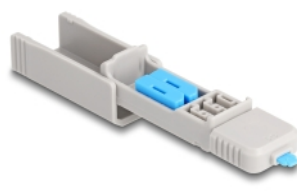

Delock DisplayPort Port Blocker Set for DisplayPort female ports 4 pieces + lock tool

Description

With this DisplayPort port blocker set by Delock DisplayPort ports can be secured against unauthorized access. The **port blockers housed inside the tool** are placed on the tip, pushed into the DisplayPort port and block the DisplayPort socket. A total of 4 DisplayPort ports can be blocked with the set. Access by cables or similar to the port are then no longer possible. To open the lock, the included tool is required.

Practical design with eyelet

The shape of the tool is reminiscent of a USB stick and, with the eyelet at the rear end, offers the possibility of attaching the port blocker to a key ring, for example.

Item no. 20927

EAN: 4043619209279

Country of origin: Taiwan, Republic of China

Package: Zip poly bag

Specification

- Suitable for all standard DisplayPort female ports
- Colour of the tool: grey
- Colour of the DisplayPort port blocker: blue
- Dimensions tool (LxWxH): ca. 69 x 19 x 12 mm

System requirements

- A free DisplayPort female port

Package content

- 4 x DisplayPort port blocker
- 1 x lock tool

Images

Physical characteristics

Width:	19 mm
Height:	12 mm 69 mm
Colour:	blue grey