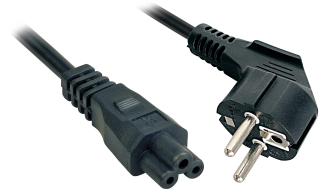

Lindy 3m, CEE 7/7 - IEC 320 C5 Black CEE7/7 C5 coupler

Brand : Lindy

Product code: 30406

Product name : 3m, CEE 7/7 - IEC 320 C5

- Schuko Mains Plug to Clover Leaf IEC C5 Socket
 - Cable material: H05 VV-F 3G 1.00
 - 100% electrical and mechanical inspection
 - VDE approved
 - Colour: Black
 - Fully moulded
- Schuko to C5 (Cloverleaf) Power Cable, 3m

[Lindy 3m, CEE 7/7 - IEC 320 C5 Black CEE7/7 C5 coupler:](#)

LINDY power cables are perfect for use in professional areas (recording studios, light systems and also for event locations of any kind, etc.) - but you can also use them in private sections.

Due to the high temperature resistance from -10 to 70°C during operation these cables can also be used in non air-conditioned areas.

Lindy 3m, CEE 7/7 - IEC 320 C5. Cable length: 3 m, Connector 1: CEE7/7, Connector 2: C5 coupler

| Features | | Features | |
|----------------------|-------|-----------------------------|------------|
| Product colour * | Black | Connector 1 * | CEE7/7 |
| Connector 1 gender * | Male | Connector 2 * | C5 coupler |
| Connector 2 gender * | Male | Logistics data | |
| Cable length * | 3 m | Harmonized System (HS) code | 84733080 |