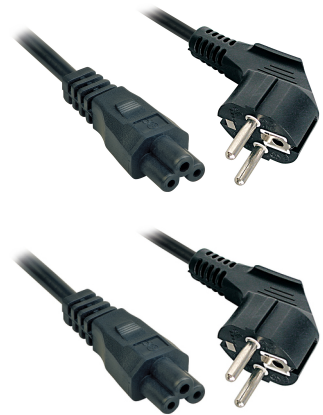

## Lindy 3m, CEE 7/7 - IEC 320 C5 Black CEE7/7 C5 coupler

**Brand :** Lindy

**Product code:** 30406

**Product name :** 3m, CEE 7/7 - IEC 320 C5

- Schuko Mains Plug to Clover Leaf IEC C5 Socket
  - Cable material: H05 VV-F 3G 1.00
  - 100% electrical and mechanical inspection
  - VDE approved
  - Colour: Black
  - Fully moulded
- Schuko to C5 (Cloverleaf) Power Cable, 3m

[Lindy 3m, CEE 7/7 - IEC 320 C5 Black CEE7/7 C5 coupler:](#)

LINDY power cables are perfect for use in professional areas (recording studios, light systems and also for event locations of any kind, etc.) - but you can also use them in private sections.

Due to the high temperature resistance from -10 to 70°C during operation these cables can also be used in non air-conditioned areas.

Lindy 3m, CEE 7/7 - IEC 320 C5. Cable length: 3 m, Connector 1: CEE7/7, Connector 2: C5 coupler

### Features

Product colour *	Black
Connector 1 gender *	Male
Connector 2 gender *	Male
Cable length *	3 m