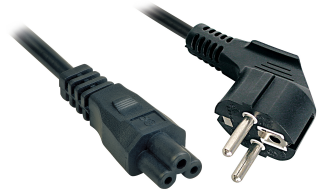

Lindy 3m, CEE 7/7 - IEC 320 C5 Black CEE7/7 C5 coupler

Brand : Lindy

Product code: 30406

Product name : 3m, CEE 7/7 - IEC 320 C5

- Schuko Mains Plug to Clover Leaf IEC C5 Socket
 - Cable material: H05 VV-F 3G 1.00
 - 100% electrical and mechanical inspection
 - VDE approved
 - Colour: Black
 - Fully moulded
- Schuko to C5 (Cloverleaf) Power Cable, 3m

[Lindy 3m, CEE 7/7 - IEC 320 C5 Black CEE7/7 C5 coupler:](#)

LINDY power cables are perfect for use in professional areas (recording studios, light systems and also for event locations of any kind, etc.) - but you can also use them in private sections.

Due to the high temperature resistance from -10 to 70°C during operation these cables can also be used in non air-conditioned areas.

Lindy 3m, CEE 7/7 - IEC 320 C5. Cable length: 3 m, Connector 1: CEE7/7, Connector 2: C5 coupler

Features		Features	
Product colour *	Black	Connector 1 *	CEE7/7
Connector 1 gender *	Male	Connector 2 *	C5 coupler
Connector 2 gender *	Male	Logistics data	
Cable length *	3 m	Harmonized System (HS) code	84733080