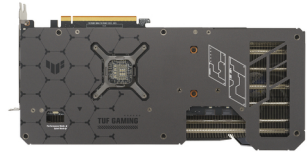

## ASUS TUF Gaming TUF-RX7900GRE-O16G-GAMING AMD Radeon RX 7900 GRE 16 GB GDDR6

**Brand :** ASUS

**Product family:** TUF Gaming

**Product code:** 90YV0J91-M0NA00

**Product name :** TUF-RX7900GRE-O16G-GAMING

- OC mode: up to 2391 MHz (Boost Clock)/ up to 2052 MHz (Game Clock)
  - Axial-tech fans scaled up to deliver 24% more airflow
  - Dual ball fan bearings last up to twice as long as conventional designs
  - Military-grade capacitors rated for 20K hours at 105C make the GPU power rail more durable
  - Metal exoskeleton adds structural rigidity and vents to increase heat dissipation
  - Auto-extreme precision automated manufacturing for higher reliability
  - GPU Tweak III software provides intuitive performance tweaking, thermal controls, and system monitoring
- TUF Gaming Radeon RX 7900 GRE OC Edition 16GB GDDR6 optimized inside and out for lower temps and durability