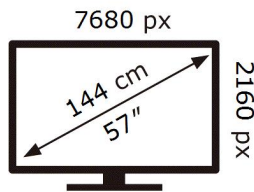

ENERG

SAMSUNG

S57CG952NU

59 kWh/1000h

ABCDEF **G**

HDR

207 kWh/1000h

2019/2013