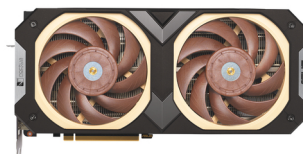

## ASUS Noctua RTX4080 SUPER OC NVIDIA GeForce RTX 4080 SUPER 16 GB GDDR6X

**Brand :** ASUS

**Product code:** 90YV0KA2-M0NA00

**Product name :** Noctua RTX4080 SUPER OC

- Powered by NVIDIA DLSS3, ultra-efficient Ada Lovelace arch, and full ray tracing
  - 4th Generation Tensor Cores: Up to 4X performance with DLSS 3 vs. brute-force rendering
  - 3rd Generation RT Cores: Up to 2X ray tracing performance
  - OC Edition: 2640 MHz (OC mode)/ 2610 MHz (Default mode)
  - Two Noctua NF-A12x25 PWM fans deliver exceptional cooling and low noise
  - Optimized vapor chamber efficiently wicks heat into a large fin array
  - Dual BIOS switch lets you toggle between Quiet and Performance BIOS profiles sans software
  - 0dB technology lets you enjoy light gaming in relative silence
  - GPU Tweak III provides intuitive performance tweaking, thermal controls, and system monitoring
- 16 GB, GDDR6X, 256-bit, PCI Express 4.0, 2610 MHz boost clock, 2x HDMI, 3x DisplayPort, 1x 16-pin, 4.3 slot