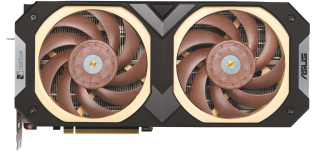

ASUS RTX4080S-O16G-NOCTUA NVIDIA GeForce RTX 4080 SUPER 16 GB GDDR6X

Brand : ASUS

Product code: 90YV0KA2-M0NA00

Product name : RTX4080S-O16G-NOCTUA

- Powered by NVIDIA DLSS3, ultra-efficient Ada Lovelace arch, and full ray tracing
 - 4th Generation Tensor Cores: Up to 4X performance with DLSS 3 vs. brute-force rendering
 - 3rd Generation RT Cores: Up to 2X ray tracing performance
 - OC Edition: 2640 MHz (OC mode)/ 2610 MHz (Default mode)
 - Two Noctua NF-A12x25 PWM fans deliver exceptional cooling and low noise
 - Optimized vapor chamber efficiently wicks heat into a large fin array
 - Dual BIOS switch lets you toggle between Quiet and Performance BIOS profiles sans software
 - 0dB technology lets you enjoy light gaming in relative silence
 - GPU Tweak III provides intuitive performance tweaking, thermal controls, and system monitoring
- 16 GB, GDDR6X, 256-bit, PCI Express 4.0, 2610 MHz boost clock, 2x HDMI, 3x DisplayPort, 1x 16-pin, 4.3 slot