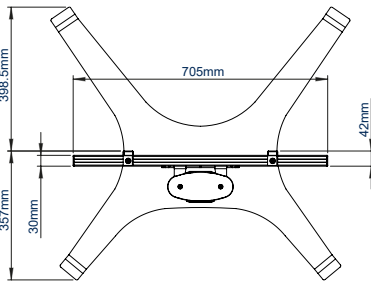

TOP VIEW

ORDER REFERENCE

COLOUR:	ORDER REF:	EAN CODE:
Black	BT8706/B	5019318303586
Silver & Black	BT8706/BS	5019318303593

ACCESSORIES