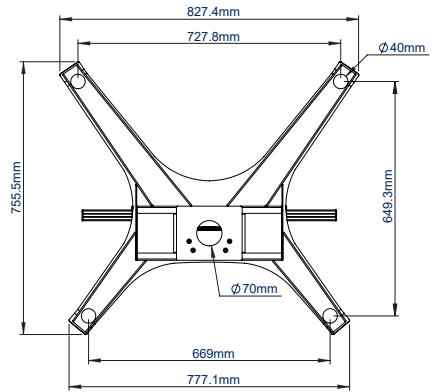

BOTTOM VIEW

ORDER REFERENCE

COLOUR:	ORDER REF:	EAN CODE:
Black	BT8706/B	5019318303586
Silver & Black	BT8706/BS	5019318303593