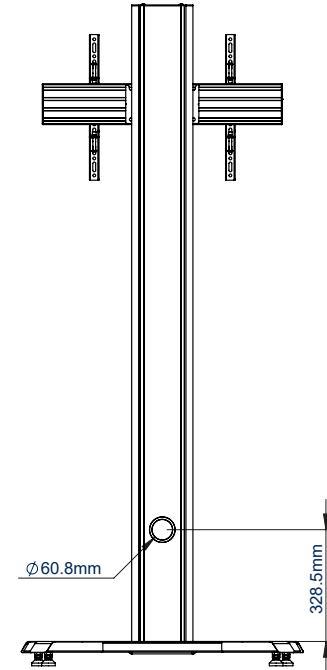

REAR VIEW

TOP VIEW

ORDER REFERENCE

COLOUR:	ORDER REF:	EAN CODE:
Black	BT8706/B	5019318303586
Silver & Black	BT8706/BS	5019318303593

ACCESSORIES