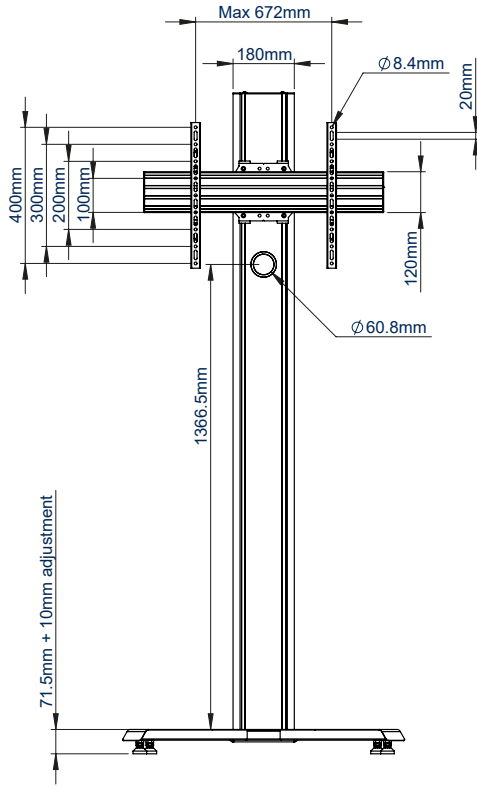

FRONT VIEW

TOP VIEW

ORDER REFERENCE

COLOUR:	ORDER REF:	EAN CODE:
Black	BT8706/B	5019318303586
Silver & Black	BT8706/BS	5019318303593

ACCESSORIES