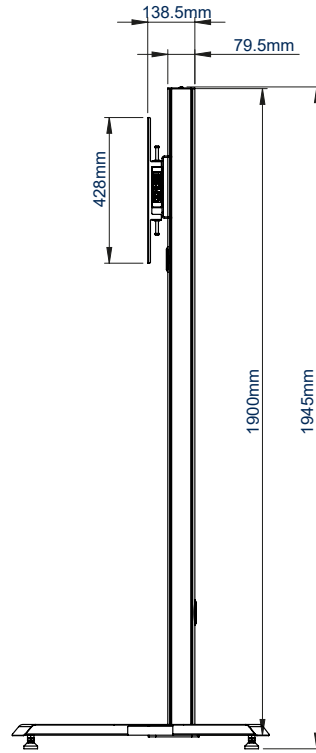

SIDE VIEW

TOP VIEW

ORDER REFERENCE

COLOUR:	ORDER REF:	EAN CODE:
Black	BT8706/B	5019318303586
Silver & Black	BT8706/BS	5019318303593

ACCESSORIES