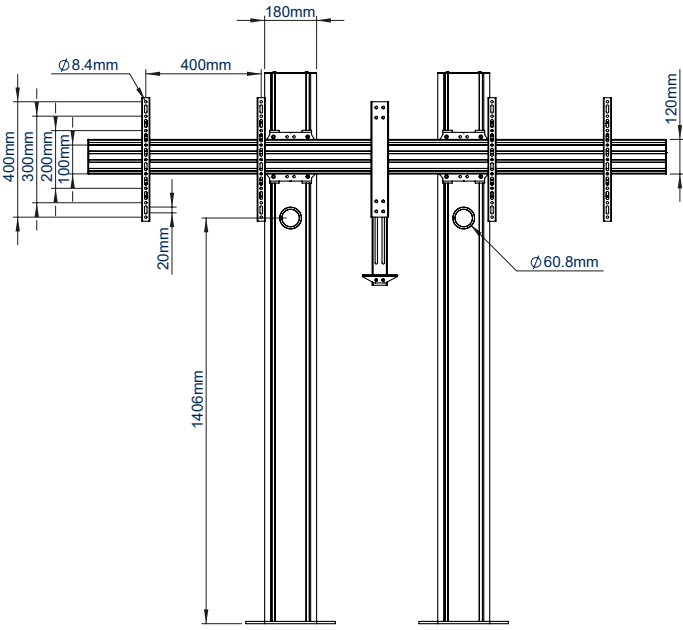

### SPECIFICATION

Recommended screen size	56" - 65"
Max load	70kg per screen
VESA® and non-VESA fixings	up to 600 x 400mm
Dimensions	W: 2000mm H:1969 D:165mm
Colour options	Black or Silver & Black

### FEATURES

- Designed to mount two screens close to the wall whilst keeping all cables neatly hidden
- Universal design with a premium high-end aesthetic
- Adjustable VC shelf can be fitted above or below the screens
- VC shelf fits most most cameras with 1/4" thread with 100 x 100mm fixing points
- Arms feature levelling screws to adjust the screen height
- Small footprint for an unobtrusive installation into confined areas
- Integrated cable management
- Safety screws help prevent unauthorised removal of screens
- Easily accessorised with a flip-down media storage tray (available separately)
- Simple 'hook-on' screen installation

PER SCREEN

Available in Black or Silver & Black

Integrated cable management throughout the vertical column

Includes adjustable VC camera shelf, ideal for mounting a camera above or below the screens

Arms feature levelling screws to adjust the screen height