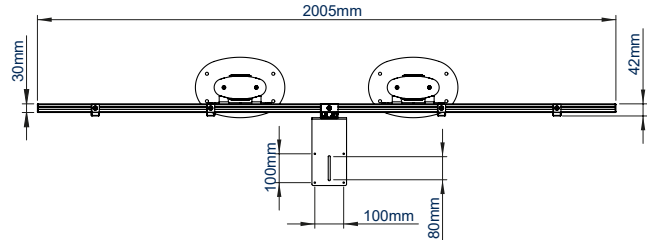

TOP VIEW

ORDER REFERENCE

COLOUR:	ORDER REF:	EAN CODE:
Black	BT8711/B	5019318303685
Silver & Black	BT8711/BS	5019318303692

ACCESSORIES & RELATED PRODUCTS

© 2015 B-Tech Av Mounts. All rights reserved. This information is provided for informational purposes only. It is not intended to be used as a substitute for professional advice. B-Tech Av Mounts is not responsible for any damage or loss of data caused by the use of this information. B-Tech Av Mounts is not responsible for any damage or loss of data caused by the use of this information. B-Tech Av Mounts is not responsible for any damage or loss of data caused by the use of this information.