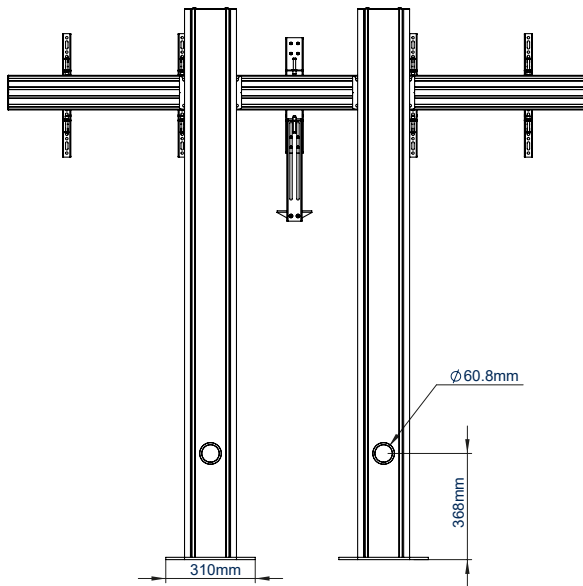

REAR VIEW

ORDER REFERENCE

COLOUR:	ORDER REF:	EAN CODE:
Black	BT8711/B	5019318303685
Silver & Black	BT8711/BS	5019318303692

ACCESSORIES & RELATED PRODUCTS

© 2015 B-Tech Av Mounts. All rights reserved. This information is provided for informational purposes only. It is not intended to be used as a substitute for professional advice. B-Tech Av Mounts is not responsible for any damage or loss of data caused by the use of this information. B-Tech Av Mounts is not responsible for any damage or loss of data caused by the use of this information. B-Tech Av Mounts is not responsible for any damage or loss of data caused by the use of this information.