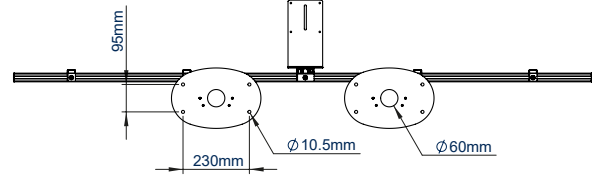

BOTTOM VIEW