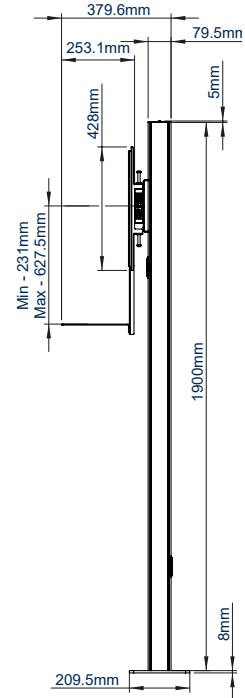

### SPECIFICATION

Recommended screen size	56" - 65"
Max load	70kg per screen
VESA® and non-VESA fixings	up to 600 x 400mm
Dimensions	W: 2000mm H:1969 D:165mm
Colour options	Black or Silver & Black

FRONT VIEW

BOTTOM VIEW

TOP VIEW

REAR VIEW

SIDE VIEW

ORDER REFERENCE

COLOUR:	ORDER REF:	EAN CODE:
Black	BT8711/B	5019318303685
Silver & Black	BT8711/BS	5019318303692

ACCESSORIES & RELATED PRODUCTS

**BT7884**  
Flip-Down AV Storage Tray designed to hold & hide AV accessories & power supplies

**BT8710**  
Premium Floor-to-Wall Twin Screen VC Stand - 2M for screens up to 65"

**BT8712**  
Premium Freestanding Twin Screen VC Stand - 2M for screens up to 65"