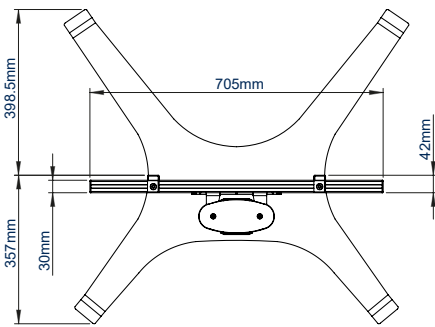

TOP VIEW

ORDER REFERENCE

COLOUR:	ORDER REF:	EAN CODE:
Black	BT8705/B	5019318303562
Silver & Black	BT8705/BS	5019318303579

ACCESSORIES

SS-V1.2-BT8705-190822