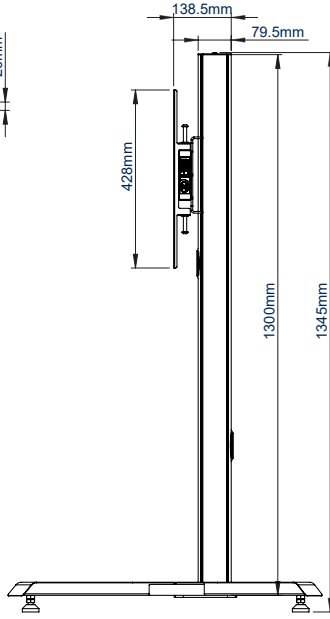

SIDE VIEW

TOP VIEW

ORDER REFERENCE

COLOUR:	ORDER REF:	EAN CODE:
Black	BT8705/B	5019318303562
Silver & Black	BT8705/BS	5019318303579

ACCESSORIES

SS-V1.2-BT8705-190822