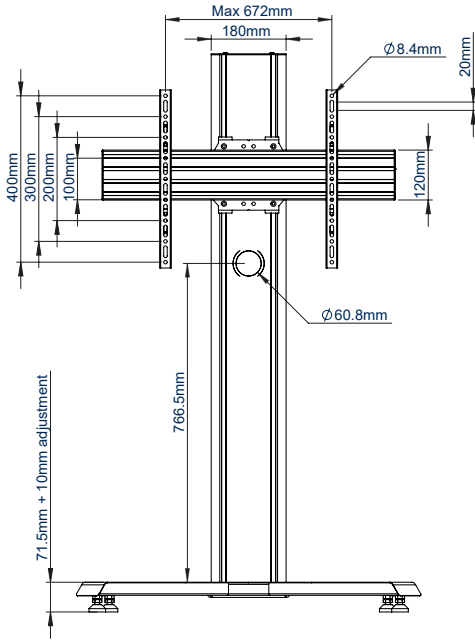

FRONT VIEW

TOP VIEW

ORDER REFERENCE

COLOUR:	ORDER REF:	EAN CODE:
Black	BT8705/B	5019318303562
Silver & Black	BT8705/BS	5019318303579

ACCESSORIES

SS-V1.2-BT8705-190822