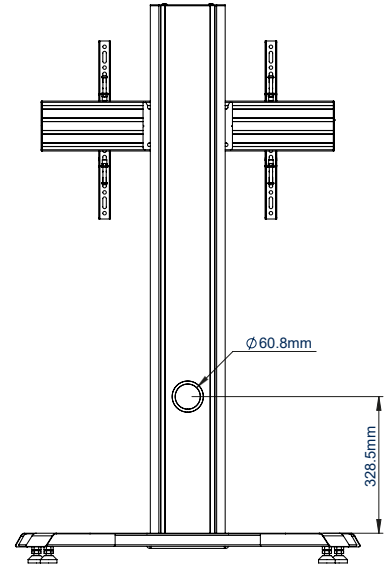

REAR VIEW

TOP VIEW

ORDER REFERENCE

COLOUR:	ORDER REF:	EAN CODE:
Black	BT8705/B	5019318303562
Silver & Black	BT8705/BS	5019318303579

ACCESSORIES

SS-V1.2-BT8705-190822