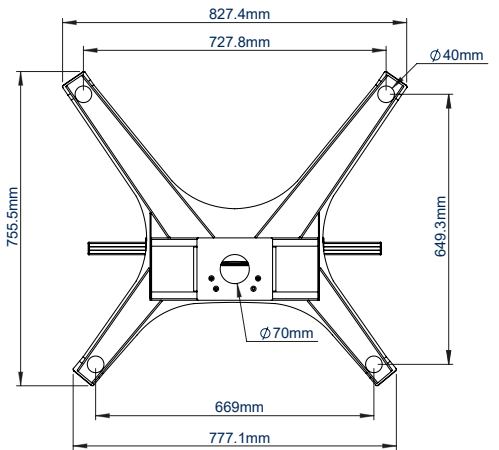

BOTTOM VIEW

ORDER REFERENCE

COLOUR:	ORDER REF:	EAN CODE:
Black	BT8705/B	5019318303562
Silver & Black	BT8705/BS	5019318303579