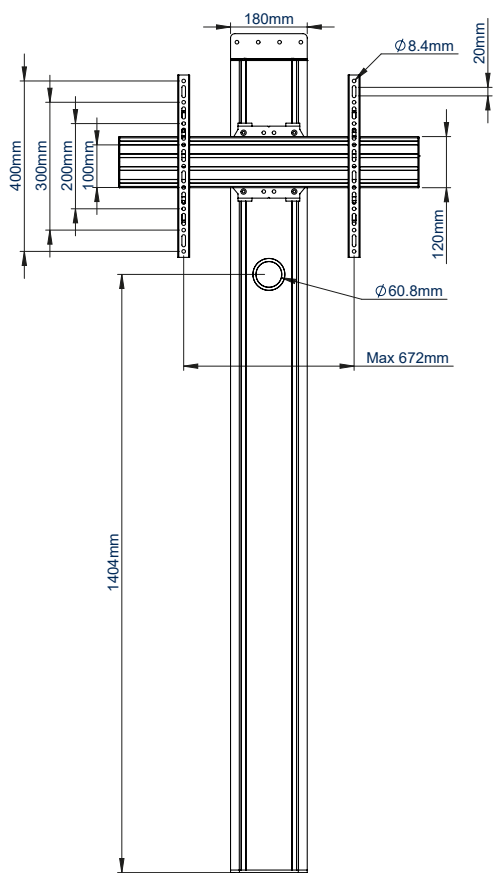

SPECIFICATION

Recommended screen size	39" - 70"
Max load	70kg
VESA® and non-VESA fixings	up to 672 x 400mm
Dimensions	W: 705mm H:1969mm D:165mm
Colour options	Black or Silver & Black

FEATURES

- Designed to mount a screen close to the wall whilst keeping all cables hidden
- Universal design with a premium high-end aesthetic
- Suitable for landscape or portrait mounting
- Arms feature levelling screws to adjust the screen height
- Small footprint for an unobtrusive installation into confined areas
- Integrated cable management throughout the vertical column
- Safety screws help prevent unauthorised removal of screens
- Easily accessorised with a flip-down media storage tray and VC shelf (available separately) which can be positioned above or below the screen
- Simple 'hook-on' screen installation

Available in Black or Silver & Black

Integrated cable management throughout the vertical column

Accessories such as VC Shelves & media storage can be fitted easily (available separately)

Low profile design that allows you to fix directly to the wall and floor

FRONT VIEW

SIDE VIEW

REAR VIEW

TOP VIEW

BOTTOM VIEW

ORDER REFERENCE

COLOUR:	ORDER REF:	EAN CODE:
Black	BT8701/B	5019318303043
Silver & Black	BT8701/BS	5019318303050

ACCESSORIES & RELATED PRODUCTS

Adjustable Accessory Mounting Arm
Ideal for VC cameras when used with BT7863

Small AV Accessory Shelf for use with BT8390-SA to mount VC cameras

Flip-Down AV Storage Tray designed to hold & hide AV accessories & power supplies