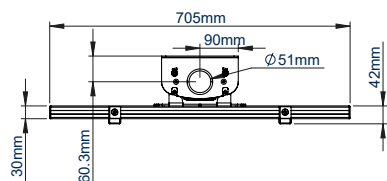

TOP VIEW

BOTTOM VIEW

ORDER REFERENCE

COLOUR:	ORDER REF:	EAN CODE:
Black	BT8701/B	5019318303043
Silver & Black	BT8701/BS	5019318303050

ACCESSORIES & RELATED PRODUCTS

© 2019 B-Tech Av Mounts. All rights reserved.
The information in this specification sheet reflects the current technical specifications at the time of print.
We reserve the right to change the technical specifications without prior notice. This is to ensure the highest quality of our products.
B-Tech Av Mounts is not responsible for any damage or loss of data caused by improper use, installation or maintenance of our products.
All specifications are subject to change without prior notice. For more information visit www.btechavmounts.com

SS-V1-BT8701-090920