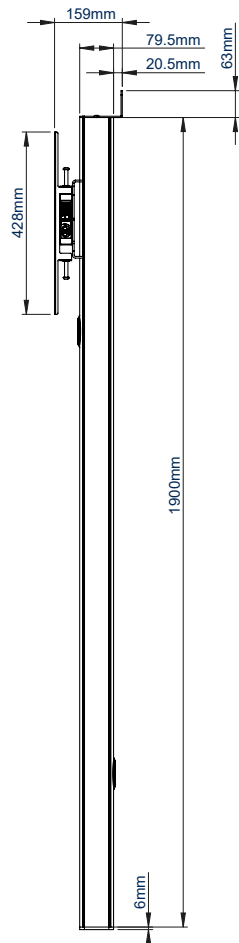

SPECIFICATION

Recommended screen size	39" - 70"
Max load	70kg
VESA® and non-VESA fixings	up to 672 x 400mm
Dimensions	W: 705mm H:1969mm D:165mm
Colour options	Black or Silver & Black

FEATURES

- Designed to mount a screen close to the wall whilst keeping all cables hidden
- Universal design with a premium high-end aesthetic
- Suitable for landscape or portrait mounting
- Arms feature levelling screws to adjust the screen height
- Small footprint for an unobtrusive installation into confined areas
- Integrated cable management throughout the vertical column
- Safety screws help prevent unauthorised removal of screens
- Easily accessorised with a flip-down media storage tray and VC shelf (available separately) which can be positioned above or below the screen
- Simple 'hook-on' screen installation

Available in Black or Silver & Black

Integrated cable management throughout the vertical column

Accessories such as VC Shelves & media storage can be fitted easily (available separately)

Low profile design that allows you to fix directly to the wall and floor

FRONT VIEW

SIDE VIEW

REAR VIEW

TOP VIEW

BOTTOM VIEW

ORDER REFERENCE

COLOUR:	ORDER REF:	EAN CODE:
Black	BT8701/B	5019318303043
Silver & Black	BT8701/BS	5019318303050

ACCESSORIES & RELATED PRODUCTS

Adjustable Accessory Mounting Arm
Ideal for VC cameras when used with BT7863

Small AV Accessory Shelf for use with BT8390-SA to mount VC cameras

Flip-Down AV Storage Tray designed to hold & hide AV accessories & power supplies