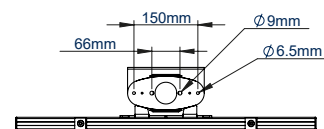

SPECIFICATION

Recommended screen size	39" - 70"
Max load	70kg
VESA® and non-VESA fixings	up to 672 x 400mm
Dimensions	W: 705mm H:1969mm D:165mm
Colour options	Black or Silver & Black

FEATURES

- Designed to mount a screen close to the wall whilst keeping all cables hidden
- Universal design with a premium high-end aesthetic
- Suitable for landscape or portrait mounting
- Arms feature levelling screws to adjust the screen height
- Small footprint for an unobtrusive installation into confined areas
- Integrated cable management throughout the vertical column
- Safety screws help prevent unauthorised removal of screens
- Easily accessorised with a flip-down media storage tray and VC shelf (available separately) which can be positioned above or below the screen
- Simple 'hook-on' screen installation

FRONT VIEW

SIDE VIEW

REAR VIEW

TOP VIEW

BOTTOM VIEW

ORDER REFERENCE

COLOUR:	ORDER REF:	EAN CODE:
Black	BT8701/B	5019318303043
Silver & Black	BT8701/BS	5019318303050

ACCESSORIES & RELATED PRODUCTS