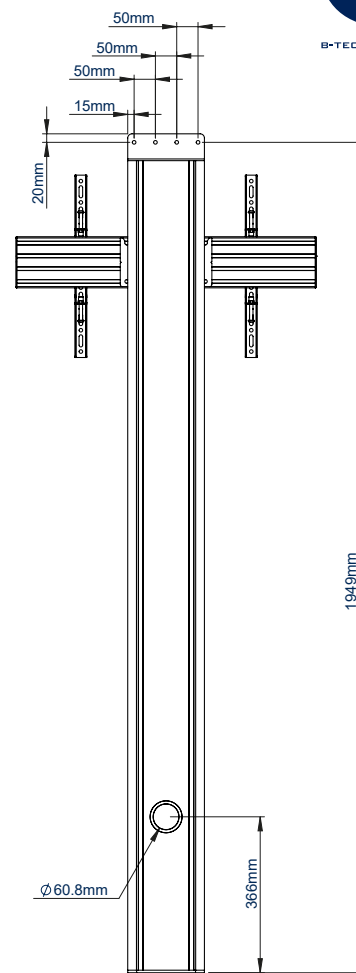

SPECIFICATION

Recommended screen size	39" - 70"
Max load	70kg
VESA® and non-VESA fixings	up to 672 x 400mm
Dimensions	W: 705mm H:1969mm D:165mm
Colour options	Black or Silver & Black

FEATURES

- Designed to mount a screen close to the wall whilst keeping all cables hidden
- Universal design with a premium high-end aesthetic
- Suitable for landscape or portrait mounting
- Arms feature levelling screws to adjust the screen height
- Small footprint for an unobtrusive installation into confined areas
- Integrated cable management throughout the vertical column
- Safety screws help prevent unauthorised removal of screens
- Easily accessorised with a flip-down media storage tray and VC shelf (available separately) which can be positioned above or below the screen
- Simple 'hook-on' screen installation

Available in Black or Silver & Black

Integrated cable management throughout the vertical column

Accessories such as VC Shelves & media storage can be fitted easily (available separately)

Low profile design that allows you to fix directly to the wall and floor

FRONT VIEW

SIDE VIEW

REAR VIEW

TOP VIEW

BOTTOM VIEW

ORDER REFERENCE

COLOUR:	ORDER REF:	EAN CODE:
Black	BT8701/B	5019318303043
Silver & Black	BT8701/BS	5019318303050

ACCESSORIES & RELATED PRODUCTS

Adjustable Accessory Mounting Arm
Ideal for VC cameras when used with BT7863

Small AV Accessory Shelf for use with BT8390-SA to mount VC cameras

Flip-Down AV Storage Tray designed to hold & hide AV accessories & power supplies