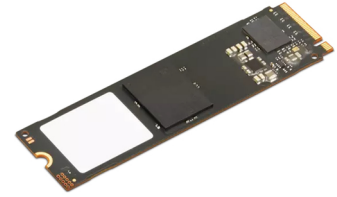

## Lenovo 4XB1L68662 internal solid state drive 1 TB M.2 PCI Express 4.0

**Brand :** Lenovo

**Product code:** 4XB1L68662

**Product name :** 4XB1L68662

- 1TB storage capacity
  - M.2 PCIe Gen4\*4 interface
  - 2280 form factor
  - Qualified on selected ThinkCentre and ThinkPad PCs
- ThinkCentre 1TB Value PCIe Gen4 NVMe OPAL 2.0 M.2 2280 SSD

[Lenovo 4XB1L68662 internal solid state drive 1 TB M.2 PCI Express 4.0:](#)

ThinkCentre 1TB Value PCIe Gen4 NVMe OPAL 2.0 M.2 2280 SSD is a good choice to upgrade your ThinkCentre and ThinkPad devices. It is qualified on selected ThinkCentre and ThinkPad PCs and has one year warranty.

Lenovo 4XB1L68662. SSD capacity: 1 TB, SSD form factor: M.2, Component for: PC/Laptop

Features	
SSD capacity *	1 TB
SSD form factor *	M.2
Interface *	PCI Express 4.0
Component for *	PC/Laptop
Certification	CE/UKCA/FCC/IC/RCM/Morocco/KC/VCCI/BSMI/c-UL-us/CE/UKCA/TUV-GS/CB