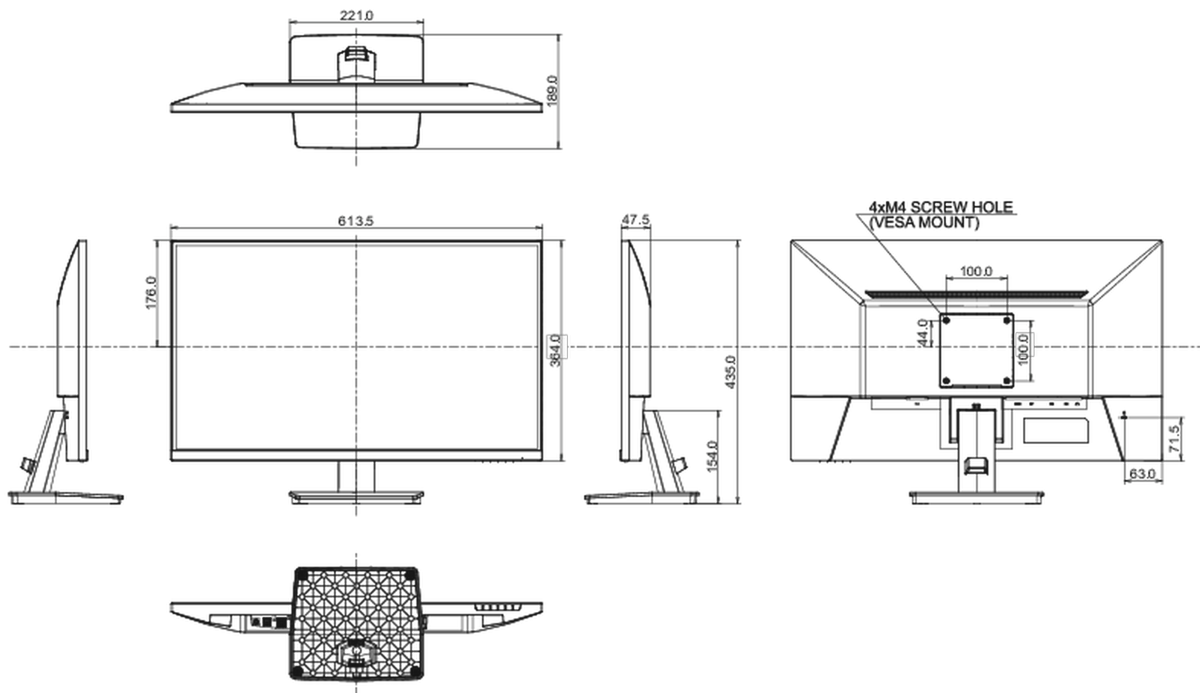

01 DISPLAY CHARACTERISTICS

Design	3-side borderless
Diagonal	27", 68.5cm
Panel	IPS panel technology LED, matte finish
Native resolution	2560 x 1440 @100Hz (3.7 megapixel WQHD)
Aspect ratio	16:9
Panel brightness	250 cd/m ²
Static contrast	1300:1
Advanced contrast	80M:1
Response time (MPRT)	1ms
Viewing zone	horizontal/vertical: 178°/178°, right/left: 89°/89°, up/down: 89°/89°
Colour support	16.7mIn (sRGB: 96%; NTSC: 72%)
Horizontal Sync	30 - 151kHz
Viewable area W x H	596.7 x 335.7mm, 23.5 x 12.2"
Pixel pitch	0.233mm
Colour	matte, black

04 MECHANICAL

Display position adjustments	tilt
Tilt angle	22° up; 4° down
VESA mounting	100 x 100mm
Cable management system	yes

05 ACCESSORIES INCLUDED

Cables	power, USB, HDMI, DP
Other	quick start guide, safety guide

08 DIMENSIONS / WEIGHT

Product dimensions W x H x D	613.5 x 435 x 189mm
Box dimensions W x H x D	688 x 465 x 125mm
Weight (without box)	4.2kg
Weight (with box)	5.7kg
EAN code	4948570123070

All trademarks and registered trademarks acknowledged. E & O E. Specification subject to change without notice. All LCD's comply with ISO-9241-307:2008 in connection with pixel defects.