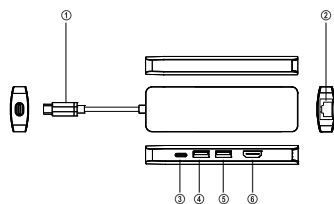

PORT OVERVIEW

1. USB-C Host Connection
2. RJ45 Port
3. USB-C PD Port
4. USB3.0 Port
5. USB2.0 Port
6. HDMI Port

SPECIFICATIONS

Host Connection	1 x USB-C - USB 3.2 Gen 1 with data transfer up to 5Gbps
Ports	1 x USB 3.0 1 x USB 2.0 1 x HDMI 1 x RJ45(Network) 1 x USB-C PD(100W)
USB A 2.0 specification	USB2.0 with data transfer up to 480Mbps
USB A 3.0 specification	USB 3.2 Gen 1 with data transfer up to 5Gbps, and backwards compatible with USB 2.0/1.1
HDMI Port	HDMI 1.4, supports resolution up to 4K@30Hz, and backward compatibility
Ethernet Port	Support 100Mbps
USB-C Port	Supports PD 3.0 fast-charge protocol up to Max 100W Power (20V/5A)
Systems	Windows, Mac OS , Linux

IMPORTANT WEEE INFORMATION

This symbol on the product(s) and / or accompanying documents indicates that, under the new Directive 2012/19/EU on waste electrical and electronic equipment (WEEE), product(s) used electrical and electronic equipment (WEEE) should not be mixed with general household waste. For proper treatment, recovery and recycling, please take this product(s) to designated collection points where it will be accepted free of charge.

Disposing of this product correctly will help save valuable resources and prevent any potential negative effects on human health and the environment, which could otherwise arise from inappropriate waste handling.

Please contact your local authority for further details of your nearest designated collection point.

Penalties may be applicable for incorrect disposal of this waste, in accordance with your national legislation.

For professional users in the European Union If you wish to discard electrical and electronic equipment (EEE), please contact your dealer or supplier for further information.

WARRANTY

This product is covered by a 2 year warranty, please contact your dealer in case of defects.

Please take care and dispose of this product correctly according to national and local WEEE legislation.

Please note that all names, models and trademarks are the sole property of their respective owners. Gearlab is a registered trademark of EET Group A/S.

Device composition, specifications and illustration shown on the packaging is for informative purposes only and may differ from the actual product.

Imported into the EU by EET Group A/S
Tempovej 41, 2750 Ballerup, Denmark

Designed in Denmark
Made in China