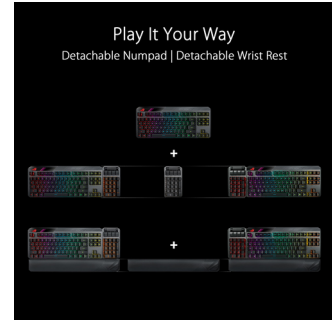

## ASUS ROG Claymore II keyboard Gaming RF Wireless + USB Black

**Brand :** ASUS

**Product code:** 90MP01W0-BKNA00

**Product name :** ROG Claymore II

- Play It Your Way Detachable numpad can be attached to either side of the 80% keyboard
  - ROG RX Optical Mechanical Switches: RX Red
  - Lag-Free Connection: Ultrafast 1 ms response in both wired or 2.4 GHz wireless modes
  - Outstanding Battery Life: 4000 mAh battery provides up to 43 hours of use
  - Fast Charge & USB Passthrough: Easily switch between USB-C® fast charging
  - Wireless Aura Sync: Synchronized light effects — even in wireless mode
  - Ergonomic Design: Detachable magnetic wrist rest for comfortable gaming sessions
- TKL 80%/100%, USB 2.0, ROG RX Red Switches, Wireless, 2.4 GHz, 4000 mAh, 43h  
 ASUS ROG Claymore II. Keyboard form factor: Full-size (100%). Keyboard style: Straight. Connectivity technology: Wired & Wireless, Device interface: RF Wireless + USB, Keyboard key switch: Mechanical. Backlight type: RGB LED, Wrist rest. USB hub, Recommended usage: Gaming. Product colour: Black

Keyboard		Design	
Recommended usage *	Gaming	Product colour *	Black
Connectivity technology *	Wired & Wireless	LED indicators	✓
Device interface *	RF Wireless + USB	Features	
Keyboard key switch *	Mechanical	USB connector type	USB Type-A, USB Type-C
Keyboard form factor *	Full-size (100%)	Detachable cable	✓
Numeric keypad *	✓	Power	
Windows keys	✓	Power source type *	Battery, USB
Hot keys	✓	Keyboard battery type	Built-in battery
Multimedia keys	✓	Battery capacity	4000 mAh
USB hub	✓	Battery life (max)	43 h
Frequency band	2.4 GHz	Rechargeable	✓
Design		Charging source	USB Type-C
Backlight *	✓	Mouse	
Backlight type	RGB LED	Mouse included *	✗
Keyboard style	Straight	Packaging content	
Wrist rest	✓	Number of products included *	1 pc(s)
		Receiver included	✓