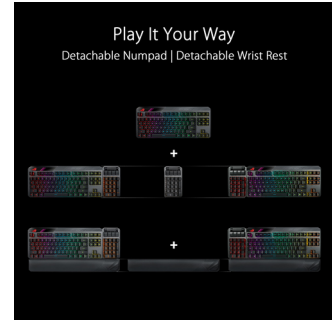

ASUS ROG Claymore II keyboard Gaming RF Wireless + USB Black

Brand : ASUS

Product code: 90MP01W0-BKNA00

Product name : ROG Claymore II

- Play It Your Way Detachable numpad can be attached to either side of the 80% keyboard
 - ROG RX Optical Mechanical Switches: RX Red
 - Lag-Free Connection: Ultrafast 1 ms response in both wired or 2.4 GHz wireless modes
 - Outstanding Battery Life: 4000 mAh battery provides up to 43 hours of use
 - Fast Charge & USB Passthrough: Easily switch between USB-C® fast charging
 - Wireless Aura Sync: Synchronized light effects — even in wireless mode
 - Ergonomic Design: Detachable magnetic wrist rest for comfortable gaming sessions
- TKL 80%/100%, USB 2.0, ROG RX Red Switches, Wireless, 2.4 GHz, 4000 mAh, 43h
 ASUS ROG Claymore II. Keyboard form factor: Full-size (100%). Keyboard style: Straight. Connectivity technology: Wired & Wireless, Device interface: RF Wireless + USB, Keyboard key switch: Mechanical. Backlight type: RGB LED, Wrist rest. USB hub, Recommended usage: Gaming. Product colour: Black