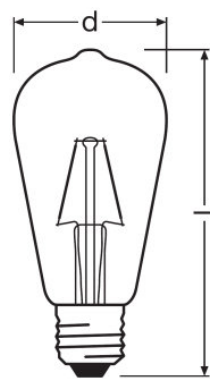

RF1906 CLAS ST 34 4 W/824 E27 FIL

APPLICATION ADVICE