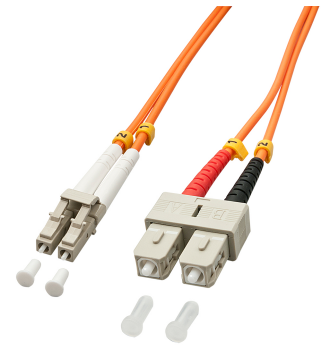

Lindy LC/SC 2m InfiniBand/fibre optic cable Multicolour, Orange

Brand : Lindy

Product code: 46991

Product name : LC/SC 2m

- Fiber Optic Duplex Patch Cable incl. Measurement protocol
- Multimode
- 50/125 microns
- Zip Twin Cable, halogen-free
- Connector: LC / SC
- max. Insertion loss <0.3 dB. Individually tested with an indication of the individual insertion
- Measurement protocol

Fibre Optic Cable LC / SC OM2, 2m

Lindy LC/SC 2m. Cable length: 2 m, Fibre optic type: OM2, Connector 1: LC, Connector 2: SC, Core diameter: 50 µm, Full duplex

Features

Cable length *	2 m
Fibre optic type	OM2
Connector 1 *	LC
Connector 2 *	SC
Connector 1 gender *	Male
Connector 2 gender *	Male
Product colour *	Multicolour, Orange
Full duplex	✓

Features

Core diameter	50 µm
Cladding diameter	125 µm
Fiber mode structure	Multi-mode
Insertion loss	0.3 dB

Technical details

Doesn't contain	Halogen
-----------------	---------

Logistics data

Harmonized System (HS) code	85447000
-----------------------------	----------