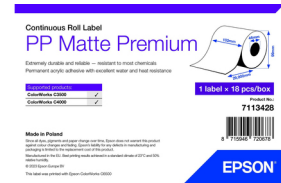

Epson 7113428 printer label White Self-adhesive printer label

Brand : Epson

Product code: 7113428

Product name : 7113428

PP Matte Label Premium, Continuous Roll, 102mm x 29m
 Epson 7113428. Product colour: White, Label type: Self-adhesive printer label, Type: Continuous label.
 Label width: 10.2 cm, Sheet length: 29 m, Maximum roll diameter: 9.9 cm. Labels per pack: 18 pc(s),
 Labels per roll: 1 pc(s). Country of origin: Poland

Features		Features	
Product colour *	White	Compatible products	ColorWorks C3500 ColorWorks C4000
Label type	Self-adhesive printer label	Weight & dimensions	
Type	Continuous label	Label width	10.2 cm
Format	Roll	Sheet length	29 m
Print technology	Inkjet	Maximum roll diameter	9.9 cm
Adhesive material	Acrylic	Core diameter	4.6 cm
Adhesive type	Permanent	Packaging content	
Finish type	Matte	Labels per pack *	18 pc(s)
Purpose	Universal	Rolls per pack	18
Shape	Rectangle	Labels per roll	1 pc(s)
Water-resistant	✓	Other features	
Heat-resistant	✓	Country of origin	Poland