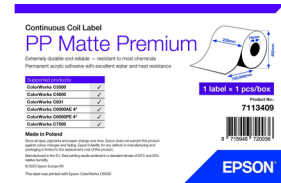

Epson 7113409 printer label White Self-adhesive printer label

Brand : Epson

Product code: 7113409

Product name : 7113409

PP Matte Label Premium, Coil, 220mm x 750m

Epson 7113409. Product colour: White, Label type: Self-adhesive printer label, Format: Roll. Sheet length: 750 m, Weight: 220 g, Maximum roll diameter: 45.5 cm. Labels per pack: 1 pc(s). Country of origin: Poland

Features		Features	
Product colour *	White	Compatible products	ColorWorks C3500 ColorWorks C4000 ColorWorks C831 ColorWorks C6000AE 4* ColorWorks C6000PE 4* ColorWorks C7500
Label type	Self-adhesive printer label		
Format	Roll		
Print technology	Inkjet		
Adhesive material	Acrylic		
Adhesive type	Permanent		
Finish type	Matte		
Purpose	Universal		
Shape	Rectangle		
Water-resistant	✓		
Heat-resistant	✓		
		Weight & dimensions	
		Sheet length	750 m
		Weight	220 g
		Maximum roll diameter	45.5 cm
		Core diameter	7.6 cm
		Packaging content	
		Labels per pack *	1 pc(s)
		Other features	
		Country of origin	Poland