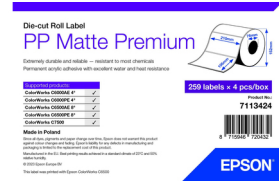

Epson 7113424 printer label White Self-adhesive printer label

Brand : Epson

Product code: 7113424

Product name : 7113424

PP Matte Label Premium, Die-cut Roll, 105mm x 210mm, 259 Labels
 Epson 7113424. Product colour: White, Label type: Self-adhesive printer label, Type: Die-cut label. Label width: 21 cm, Label height: 10.5 cm, Maximum roll diameter: 15.2 cm. Labels per pack: 1036 pc(s), Labels per roll: 259 pc(s). Country of origin: Poland

Features		Features	
Product colour *	White	Compatible products	ColorWorks C6000AE 4* ColorWorks C6000PE 4* ColorWorks C7500 ColorWorks C6500AE 8* ColorWorks C6500PE 8*
Label type	Self-adhesive printer label		
Type	Die-cut label		
Format	Roll		
Print technology	Inkjet		
Adhesive material	Acrylic		
Adhesive type	Permanent		
Finish type	Matte		
Purpose	Universal		
Shape	Rectangle		
Water-resistant	✓		
Heat-resistant	✓		
		Weight & dimensions	
		Label width	21 cm
		Label height	10.5 cm
		Maximum roll diameter	15.2 cm
		Core diameter	7.6 cm
		Packaging content	
		Labels per pack *	1036 pc(s)
		Rolls per pack	4
		Labels per roll	259 pc(s)
		Other features	
		Country of origin	Poland