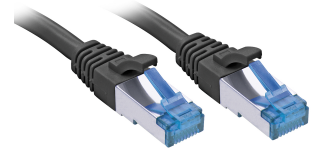

Lindy 47412 networking cable Black 1 m Cat6a S/FTP (S-STP)

Brand : Lindy

Product code: 47412

Product name : 47412

- Twisted Pair Patch Cable with RJ45 connectors
- Cat.6A S/FTP PIMF, TPE
- Integrated snagless connector for latch protection
- Gold plated pins for better conductivity and elimination of signal loss

1m Cat.6A S/FTP TPE Network Cable, Black

Lindy 47412. Cable length: 1 m, Cable standard: Cat6a, Cable shielding: S/FTP (S-STP), Connector 1: RJ-45, Connector 2: RJ-45, Connector contacts plating: Gold, Product colour: Black

Features

Product colour *	Black
Cable length *	1 m
Cable standard *	Cat6a
Cable shielding *	S/FTP (S-STP)
Connector 1 *	RJ-45
Connector 2 *	RJ-45
Connector 1 gender *	Male
Connector 2 gender *	Male

Features