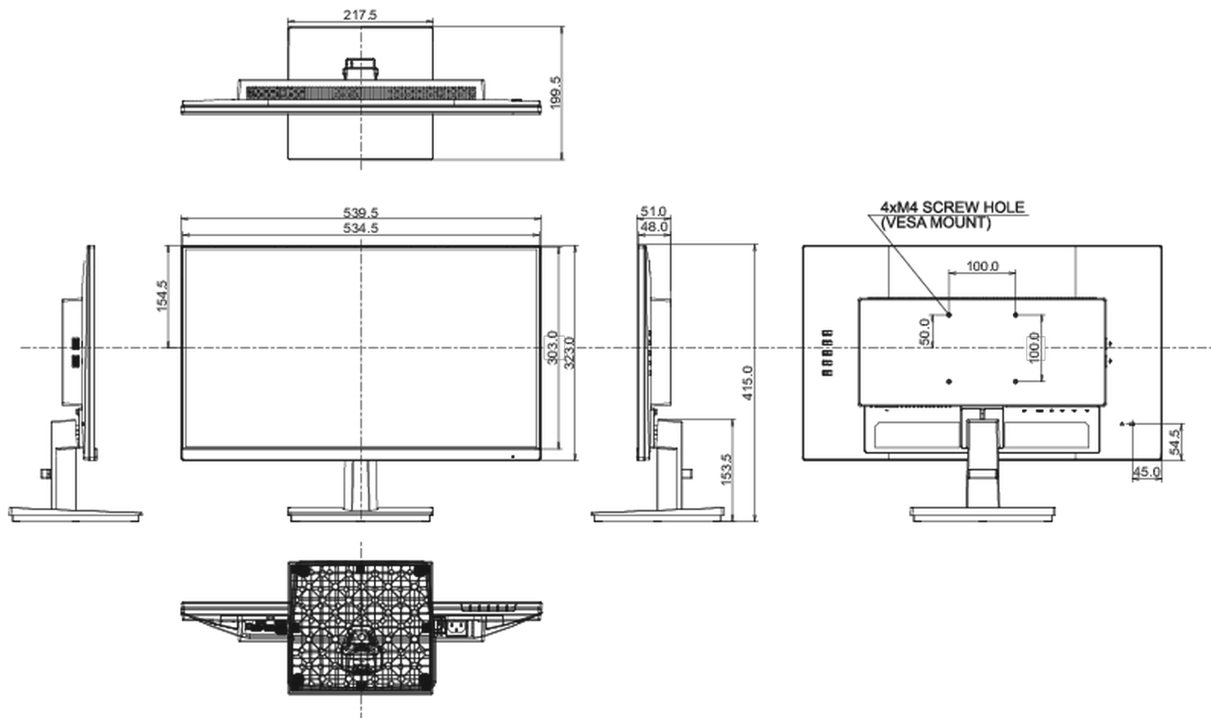

## 01 DISPLAY CHARACTERISTICS

Design	3-side borderless
Diagonal	23.8", 60.5cm
Panel	IPS Panel Technology LED, matte finish
Native resolution	1920 x 1080 @100Hz (2.1 megapixel Full HD)
Aspect ratio	16:9
Panel brightness	250 cd/m <sup>2</sup>
Static contrast	1300:1
Advanced contrast	80M:1
Response time (MPRT)	0.4ms
Viewing zone	horizontal/vertical: 178°/178°, right/left: 89°/89°, up/down: 89°/89°
Colour support	16.7mIn (sRGB: 99%; NTSC: 72%)
Horizontal Sync	30 - 115kHz
Viewable area W x H	527 x 296.5mm, 20.7 x 11.7"
Pixel pitch	0.275mm
Colour	matte, black

## 04 MECHANICAL

Display position adjustments	tilt
Tilt angle	22° up; 2° down
VESA mounting	100 x 100mm
Cable management system	yes

## 08 DIMENSIONS / WEIGHT

Product dimensions W x H x D	539.5 x 415 x 199.5mm
Box dimensions W x H x D	610 x 410 x 130mm
Weight (without box)	3,4kg
Weight (with box)	4.9kg
EAN code	4948570122585

All trademarks and registered trademarks acknowledged. E & O E. Specification subject to change without notice. All LCD's comply with ISO-9241-307:2008 in connection with pixel defects.