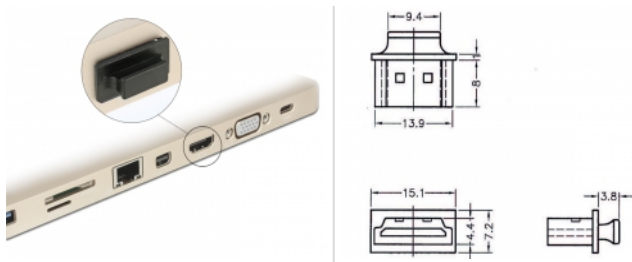

Item No. 64029

Delock Dust Cover for HDMI-A female with grip 10 pieces black

Description

With this dust cover by Delock the female port is protected from dirt or damage. The application of the dust cover keeps the sensitive connectors ready for use in the long-term, especially in dusty environments and in the industrial sector.

Specification

- Dust cover male for HDMI-A female
- With grip
- Material: PE
- Colour: black
- Dimensions (LxWxH): ca. 15.1 x 11.8 x 7.2 mm

Package content

- 10 x dust cover

Additional Information

EAN: 4043619640294

Country of origin: Taiwan, Republic of China

Package: Poly bag

Images

General	
Style:	With grip
Interface	
connector:	1 x HDMI-A female
Physical characteristics	
Material:	PE
Length:	15,1 mm
Width:	11,8 mm
Height:	7.2 mm
Colour:	black