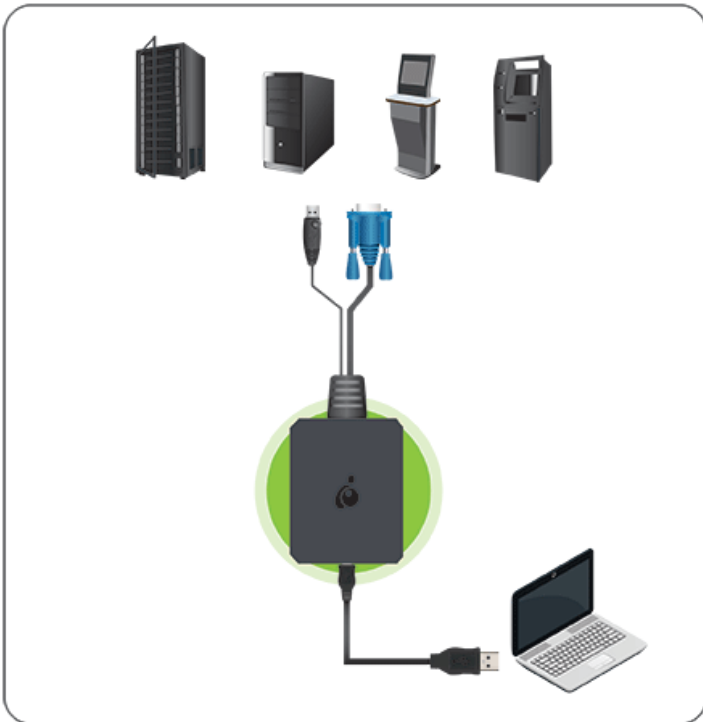

Requirements

Package Contents

- Laptop:
  - Hardware:
    - USB 2.0 Port
  - Operating Systems:
    - Windows® 2000, Windows® Vista, Windows® 7, Windows® 8.1, Windows® 10
- Target Computer:
  - Hardware:
    - USB Type A Port
    - VGA Port
    - DisplayPort (with a dapter)
    - HDMI Port (with a dapter)
    - DVI Port (with a dapter)

- 1 x GUC211V
- Portable Laptop Console Crash Cart Adapter
- 1 x USB Type A to USB Mini-B Cable
- 1 x QSG

Note:
The GUC211V only controls the connected computer through a direct cable connection. The GUC211V supports one-to-one direct KVM console; it cannot be used to control two stand-alone PCs, as it only provides one computer with desktop access
User must know login credential of the connected computer if needed for access