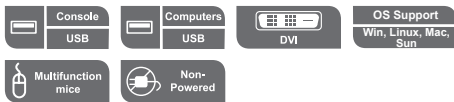

## 2-Port USB DVI KVM Switch CS22D

- The CS22D 2-Port USB DVI KVM Switch is a control unit that allows access to two computers from a single USB and DVI console (keyboard, video and mouse). With the CS22D, you can access the computers conveniently via a Remote Port Selector.

### Features

- One DVI-D video console controls two DVI-D USB interface computers
- Computer Selection via Remote Port Selector
- OS Support: Windows 2000, Windows XP, Windows Vista, 7, Mac, Sun and Linux
- Superior video quality- up to 1920 x 1200@60Hz
- Supports USB hot-plugging
- Non-powered
- Supports USB 2.0 device