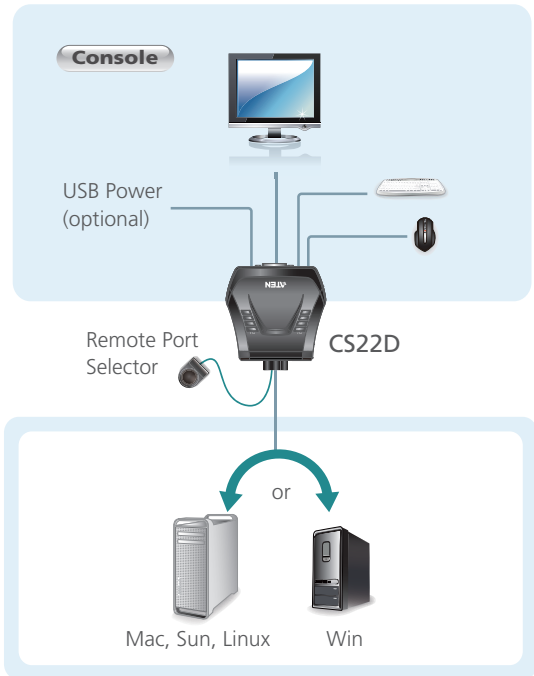

## 2-Port USB DVI KVM Switch CS22D

- The CS22D 2-Port USB DVI KVM Switch is a control unit that allows access to two computers from a single USB and DVI console (keyboard, video and mouse). With the CS22D, you can access the computers conveniently via a Remote Port Selector.

The CS22D's compact all-in-one design makes it ideal for multiplatform desktop applications.

### Features

- One DVI-D video console controls two DVI-D USB interface computers
- Computer Selection via Remote Port Selector
- OS Support: Windows 2000, Windows XP, Windows Vista, 7, Mac, Sun and Linux
- Superior video quality- up to 1920 x 1200@60Hz
- Supports USB hot-plugging
- Non-powered
- Supports USB 2.0 device

### Specification

Function	CS22D
<b>Computer Connections</b>	2
<b>Port Selection</b>	Remote Port Selector
<b>Connectors</b>	
Console Ports	1 x DVI-D Female (White) 2 x USB Type A Female 1 x USB Mini-B Female
KVM Ports	2 x DVI-D Male (Black) 2 x USB Type A Male
<b>Cable Length</b>	
KVM	2 x 1.2 m
Remote Port Selector	1.8 m
<b>Video Resolution</b>	1920 x 1200 @ 60 Hz
<b>LEDs</b>	
Selected	2 (Green)
<b>Power Consumption</b>	DC5V: 0.93W
<b>Environmental</b>	
Operating Temperature	0 - 50°C
Storage Temperature	-20 - 60°C
Humidity	0 - 80% RH, Non-condensing
<b>Physical Properties</b>	
Housing	Plastic
Weight	0.34 kg
Dimensions (L x W x H)	9.95 x 9.66 x 3.01 cm