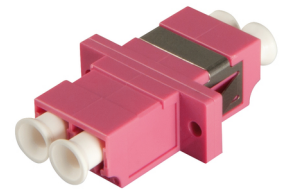

Lindy 70459 liitinjohto LC Vaaleanpunainen

Tuotemerkki : Lindy

Tuotekoodi: 70459

Tuotteen nimi : 70459

Lindy 70459. Liitäntä: LC, Tuotteen väri: Vaaleanpunainen

Ominaisuudet

Liitäntä * LC

Ominaisuudet

Tuotteen väri * Vaaleanpunainen

4002888704595

Disclaimer. The information published here (the "Information") is based on sources that can be considered reliable, typically the manufacturer, but this Information is provided "AS IS" and without guarantee of correctness or completeness. The Information is only indicative and can be changed at any time without notification. No rights can be based on the Information. Suppliers or aggregators of this Information do not accept any liability with regard to the content of (web)pages and other documents, including its Information. The publisher of the Information can not be held liable for the content of 3rd party websites that are linking this Information or are linked to from this Information. You as the User of the Information are solely responsible for the choice and usage of this Information. You are not entitled to transfer, copy or otherwise multiply or distribute the Information. You are obliged to follow the directions of the copyright owner(s) with regard to the use of the Information. Exclusively Dutch law is applicable. With regard to price and stock data on the site, the publisher followed a number of starting points, which are not necessarily relevant for your private or business circumstances. Therefore, the price and stock data are only indicative and are subject to changes. You are personally responsible for the way you use and apply this information. As a user of the Information or sites or documents in which this Information is included, you will adhere to standard fair use including avoidance of spamming, ripping, intellectual-property violations, privacy violations, and any other illegal activity.